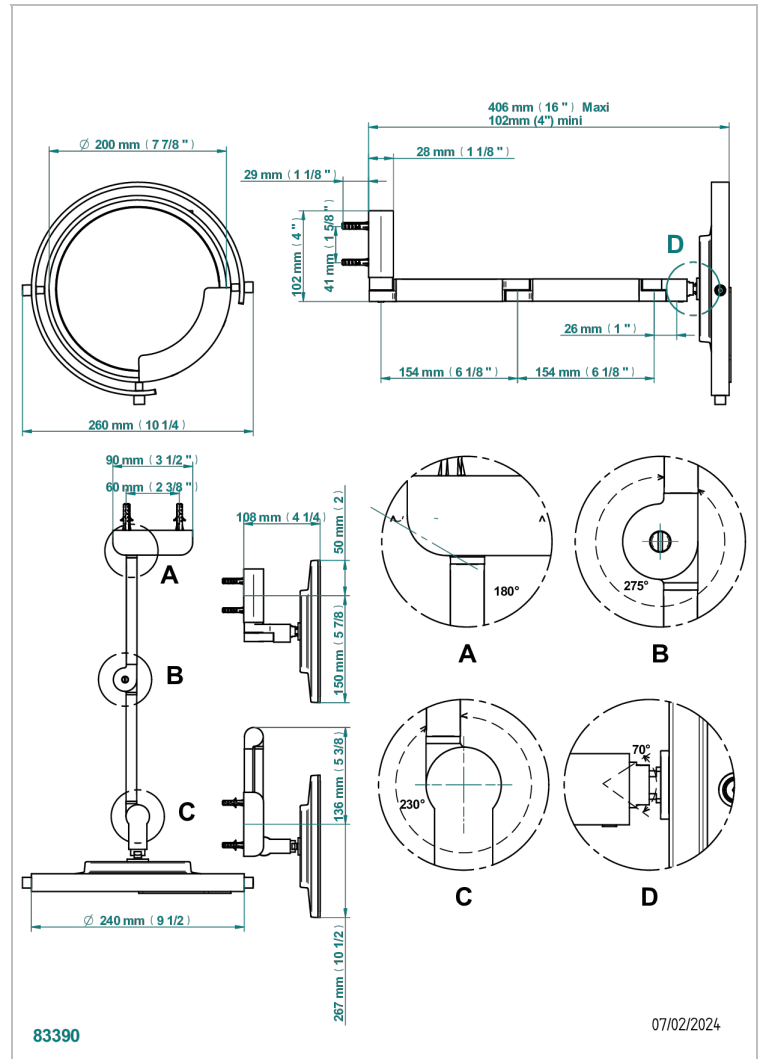

ZOOM.12

U4L-659

Wall mounted magnifying LED illuminated mirror

THG[®]
PARIS

CARACTERÍSTICAS

- Zoom.12
- Wall mounted magnifying LED illuminated mirror

ACABADOS DISPONIBLES

Bronce claro - D01
Cerámica negra mate - D30
Cromo - A02
Dorado - F01
Dorado mate - F07
Dorado pálido - F30