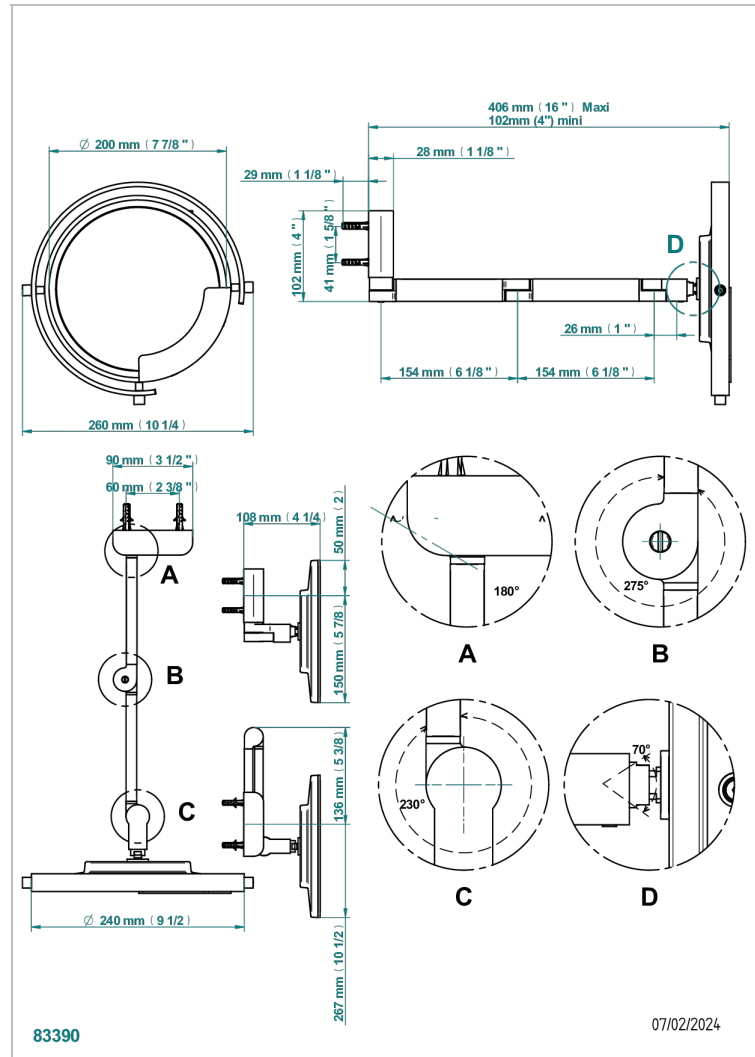

ZOOM.12

U4L-659

Wall mounted magnifying LED illuminated mirror

CHARACTERISTIC

- Zoom.12
- Wall mounted magnifying LED illuminated mirror

AVAILABLE FINITIONS

Black ceram - D30
Blush PVD - H62
Brass color PVD - H49
Brown bronze color PVD - F33
Chrome polished - A02
Gold color PVD - H52

Nickel color PVD - H55
Nickel polished - B01
Soft gold - F30
Soft matt gold - F31
Umber PVD - H66