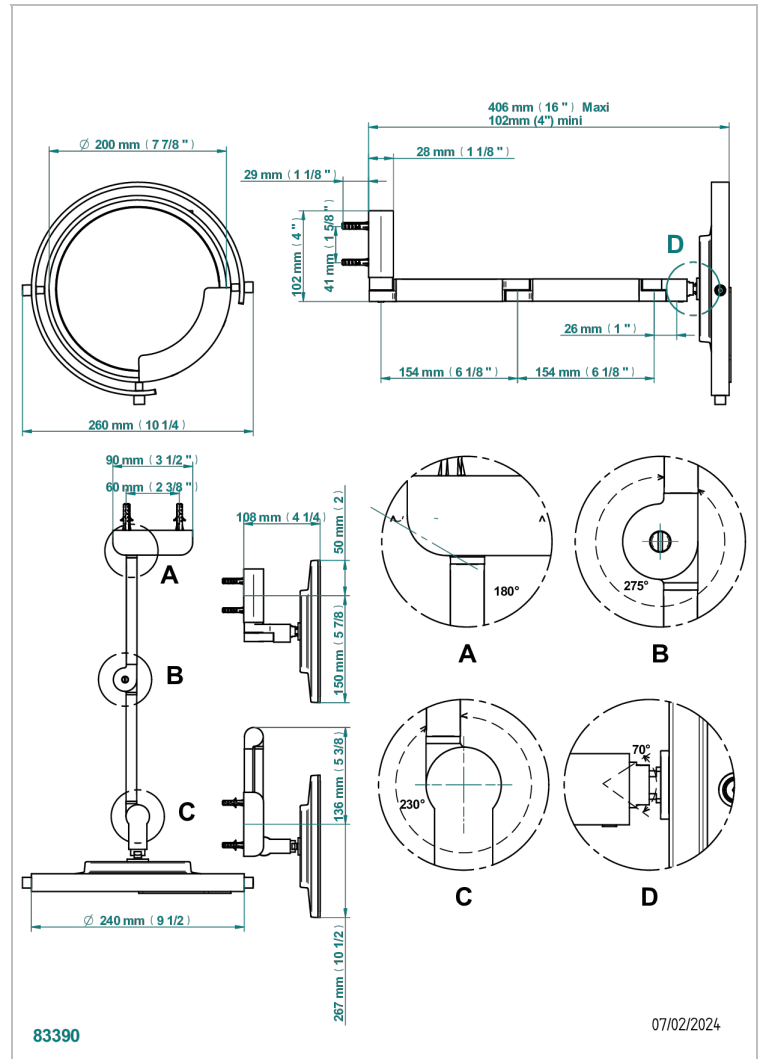

ZOOM.12

U4L-659

Wall mounted magnifying LED illuminated mirror

THG[®]
PARIS

CHARACTERISTIC

- Zoom.12
- Wall mounted magnifying LED illuminated mirror

AVAILABLE FINITIONS

Black ceram - D30
Blush PVD - H62
Brass color PVD - H49
Brown bronze color PVD - F33
Gold color PVD - H52
Graphite PVD - H64