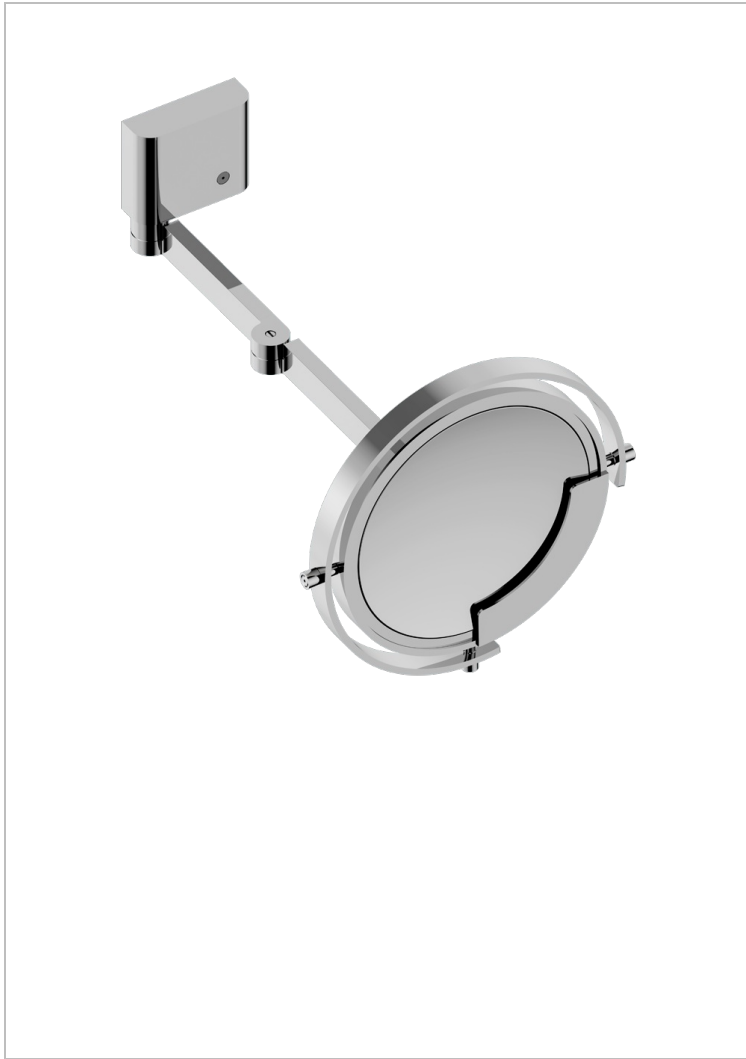

ZOOM.12

U4L-659

Wall mounted magnifying LED illuminated mirror

THG[®]
PARIS

CHARACTERISTIC

- Zoom.12
- Wall mounted magnifying LED illuminated mirror

AVAILABLE FINITIONS

Black ceram - D30
Blush PVD - H62
Brass color PVD - H49
Brown bronze color PVD - F33
Gold color PVD - H52
Graphite PVD - H64

Lacquered light bronze - D01
Matt Umber PVD - H67
Matt blush PVD - H60
Matt brass color PVD - H50
Matt brown bronze color PVD - F34
Matt gold - F07

Matt gold color PVD - H53
Matt graphite PVD - H65
Matt nickel (color finish) - C01
Matt nickel color PVD - H56
Nickel color PVD - H55
Polished chrome (color finish) - A02

Polished gold (color finish) - F01
Polished nickel - B01
Soft gold - F30
Soft matt gold - F31
Umber PVD - H66