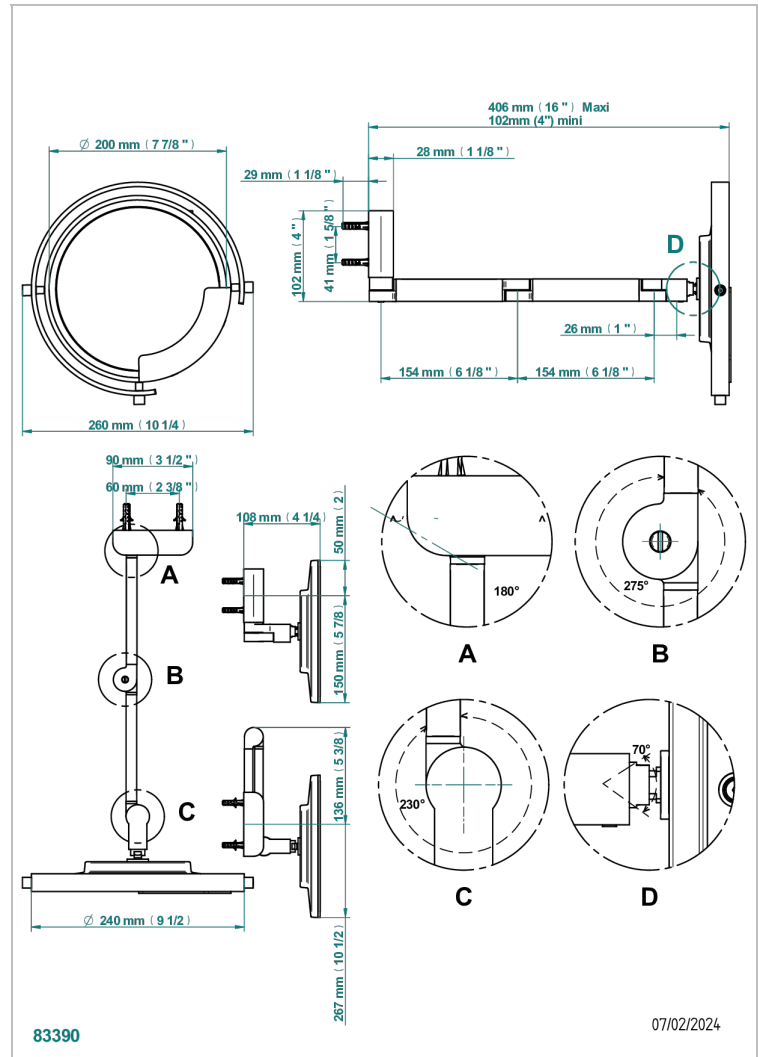

ZOOM.12

U4L-659

Wall mounted magnifying LED illuminated mirror

THG[®]
PARIS

CARACTERÍSTICAS

- Zoom.12
- Wall mounted magnifying LED illuminated mirror

ACABADOS DISPONIBLES

Bronce claro - D01
Cerámica negra mate - D30
Cromo - A02
Dorado - F01
Dorado mate - F07
Dorado pálido - F30