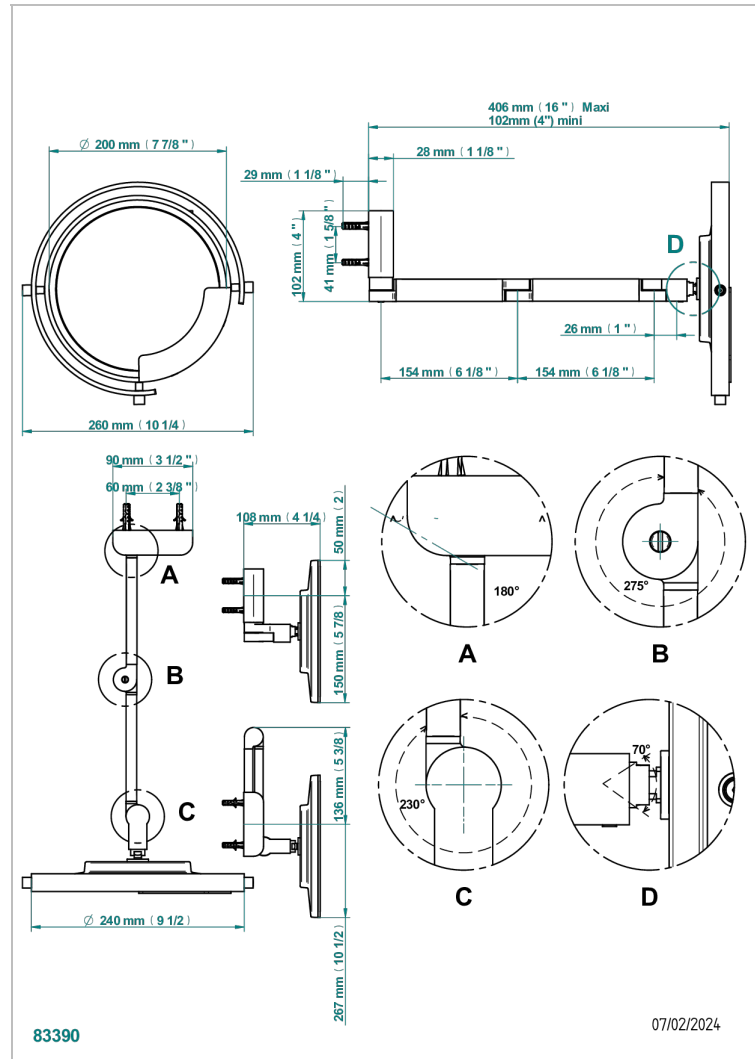

ZOOM.12

U4L-659

Wall mounted magnifying LED illuminated mirror

CHARACTERISTIC

- Zoom.12
- Wall mounted magnifying LED illuminated mirror

AVAILABLE FINITIONS

Black ceram - D30
Blush PVD - H62
Brass color PVD - H49
Brown bronze color PVD - F33
Gold color PVD - H52
Graphite PVD - H64