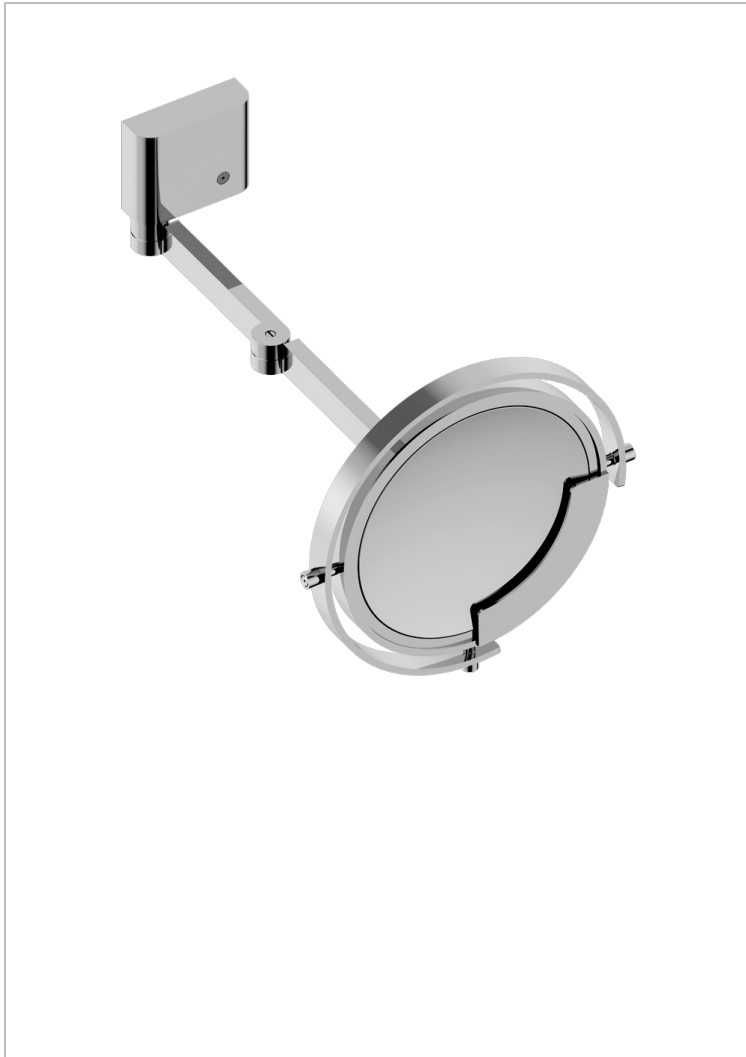

ZOOM.12

U4L-659

Wall mounted magnifying LED illuminated mirror

THG[®]
PARIS

EIGENSCHAFTEN

- Zoom.12
- Wall mounted magnifying LED illuminated mirror

VERFÜGBARE OBERFLÄCHEN

Blassgold - F30
Blassgold matt unlackiert - F31
Bronze hell - D01
Chrom - A02
Gold - F01
Gold matt - F07

Mattschwarz keramik - D30
Nickel matt - C01
Pvd blush - H62
Pvd blush matt - H60
Pvd bronze braun - F33
Pvd bronze braun matt - F34

Pvd gold - H52
Pvd gold matt - H53
Pvd graphite - H64
Pvd graphite matt - H65
Pvd messing - H49
Pvd messing matt - H50