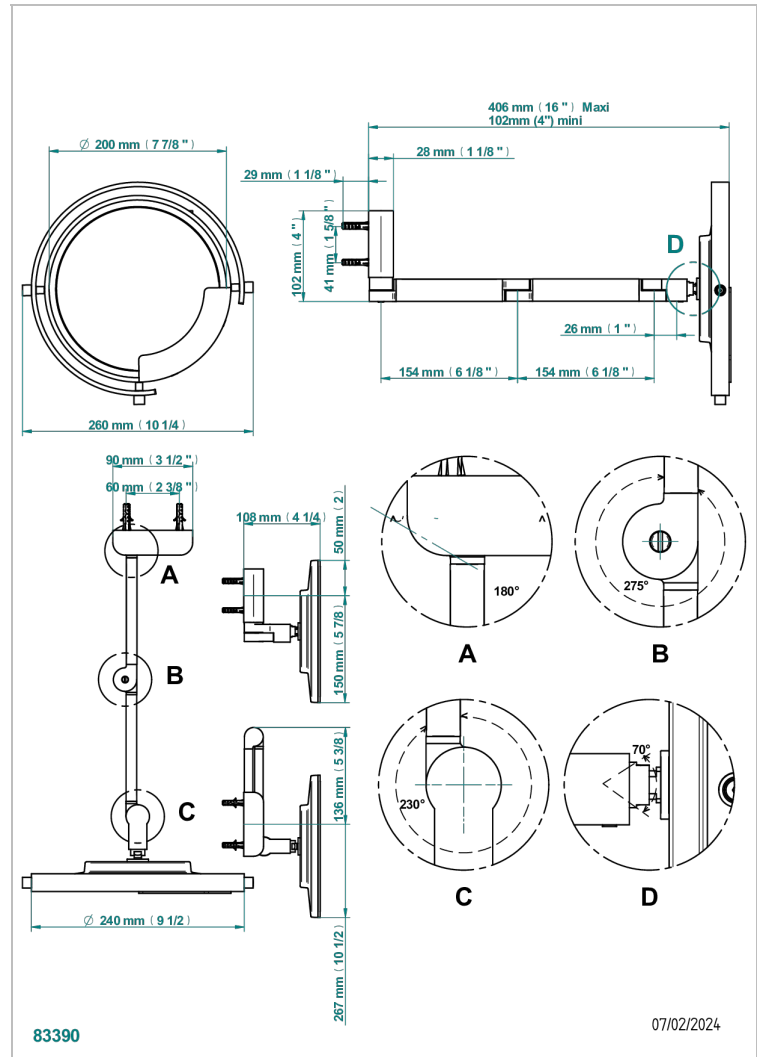

ZOOM.12

U4L-659

Wall mounted magnifying LED illuminated mirror

THG[®]
PARIS

EIGENSCHAFTEN

- Zoom.12
- Wall mounted magnifying LED illuminated mirror

VERFÜGBARE OBERFLÄCHEN

Blassgold - F30
Blassgold matt unlackiert - F31
Bronze hell - D01
Chrom - A02
Gold - F01
Gold matt - F07

Mattschwarz keramik - D30
Nickel matt - C01
Pvd blush - H62
Pvd blush matt - H60
Pvd bronze braun - F33
Pvd bronze braun matt - F34

Pvd gold - H52
Pvd gold matt - H53
Pvd graphite - H64
Pvd graphite matt - H65
Pvd messing - H49
Pvd messing matt - H50

Pvd nickel - H55
Pvd nickel matt - H56
Pvd umber - H66
Pvd umber matt - H67
Silbernickel - B01