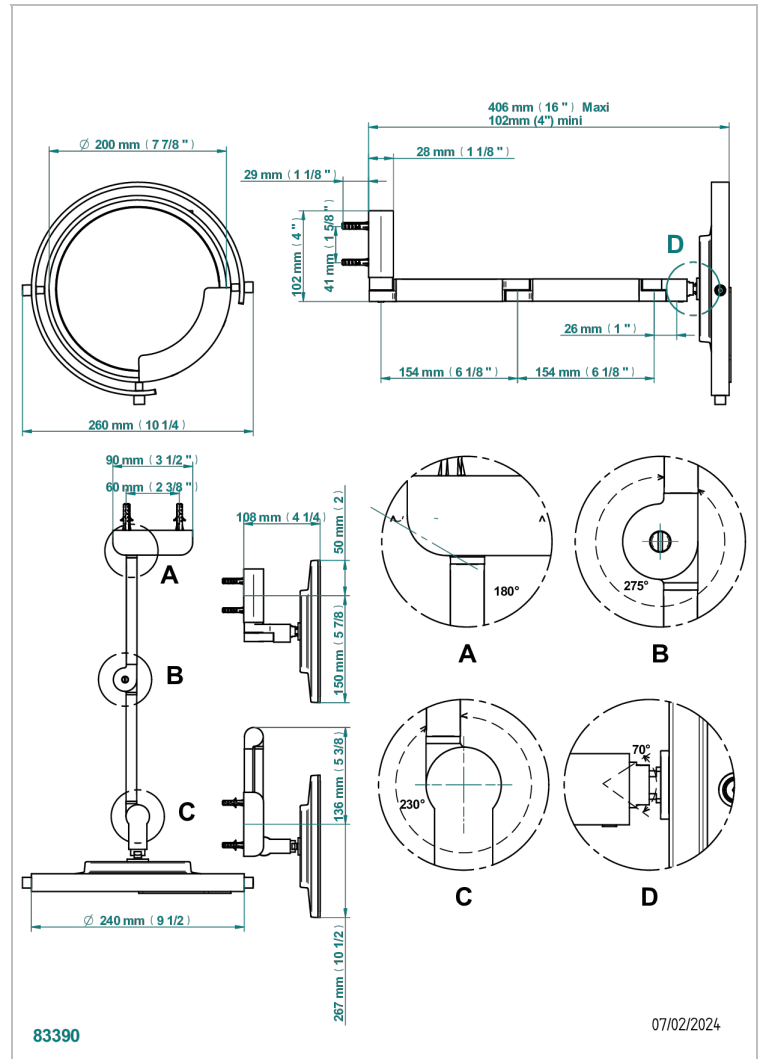

# ZOOM.12

U4L-659

Wall mounted magnifying LED illuminated mirror

THG<sup>®</sup>  
PARIS

## CARACTERÍSTICAS

- Zoom.12
- Wall mounted magnifying LED illuminated mirror