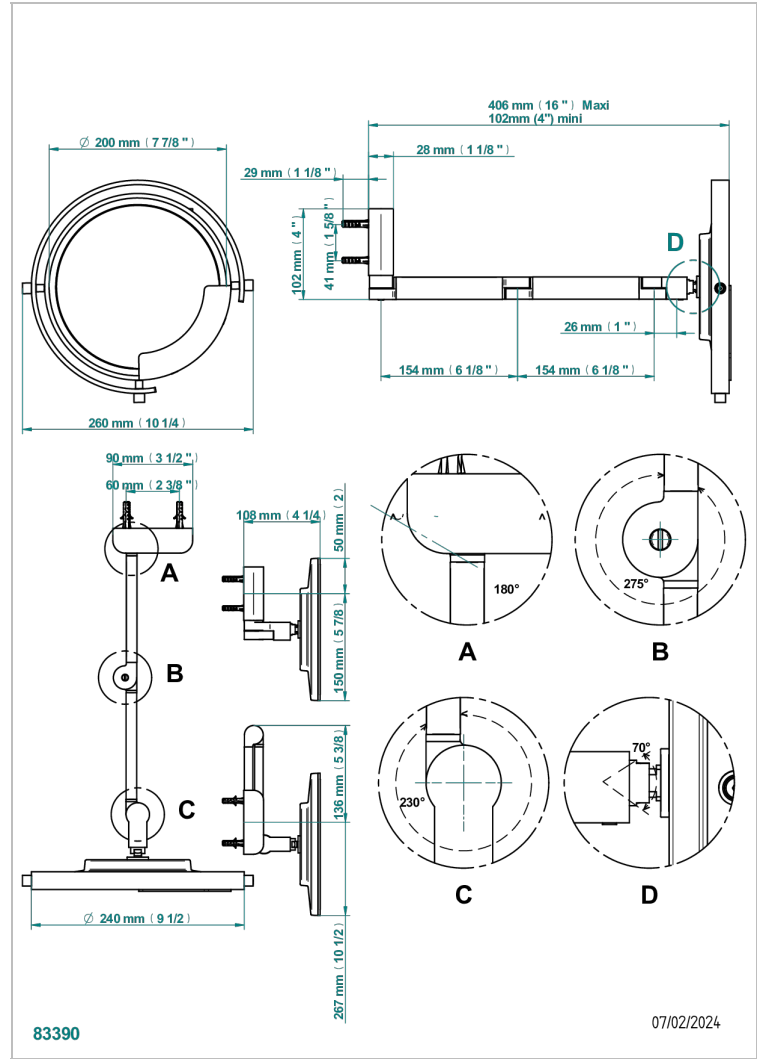

ZOOM.12

U4L-659

Wall mounted magnifying LED illuminated mirror

CHARACTERISTIC

- Zoom.12
- Wall mounted magnifying LED illuminated mirror

AVAILABLE FINITIONS

Black ceram - D30
Blush PVD - H62
Brass color PVD - H49
Brown bronze color PVD - F33
Gold color PVD - H52
Graphite PVD - H64