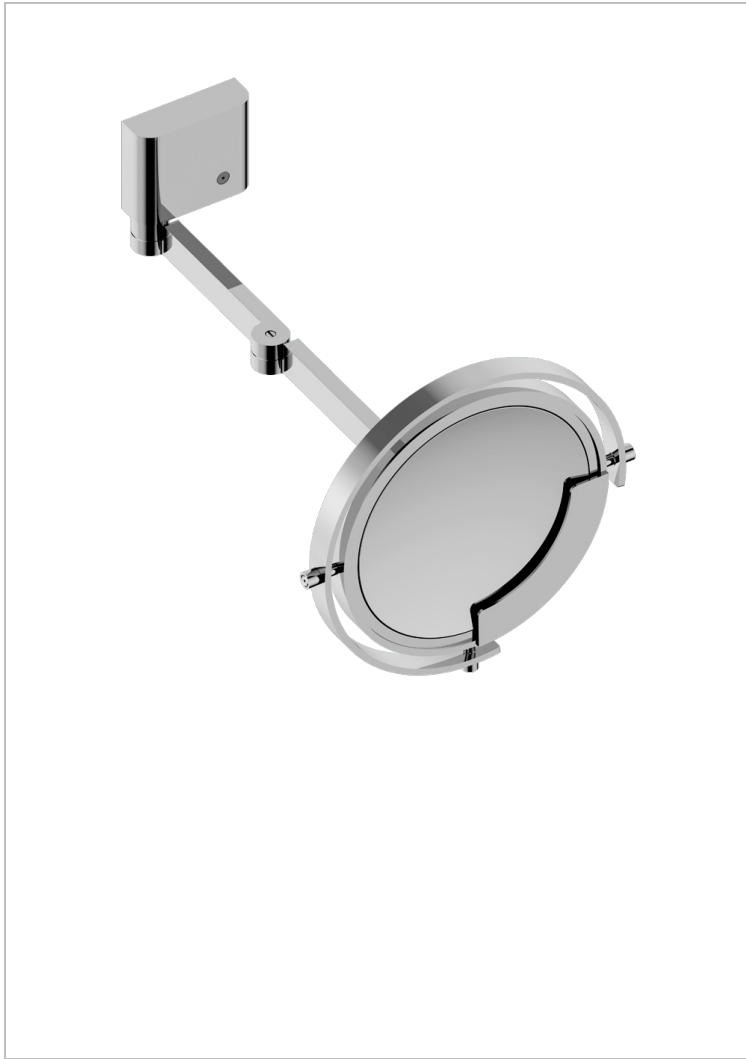

ZOOM.12

U4L-659

Wall mounted magnifying LED illuminated mirror

CHARACTERISTIC

- Zoom.12
- Wall mounted magnifying LED illuminated mirror

AVAILABLE FINITIONS

Black ceram - D30
Blush PVD - H62
Brass color PVD - H49
Brown bronze color PVD - F33
Gold color PVD - H52
Graphite PVD - H64

Lacquered light bronze - D01
Matt Umber PVD - H67
Matt blush PVD - H60
Matt brass color PVD - H50
Matt brown bronze color PVD - F34
Matt gold - F07

Matt gold color PVD - H53
Matt graphite PVD - H65
Matt nickel (color finish) - C01
Matt nickel color PVD - H56
Nickel color PVD - H55
Polished chrome (color finish) - A02

Polished gold (color finish) - F01
Polished nickel - B01
Soft gold - F30
Soft matt gold - F31
Umber PVD - H66