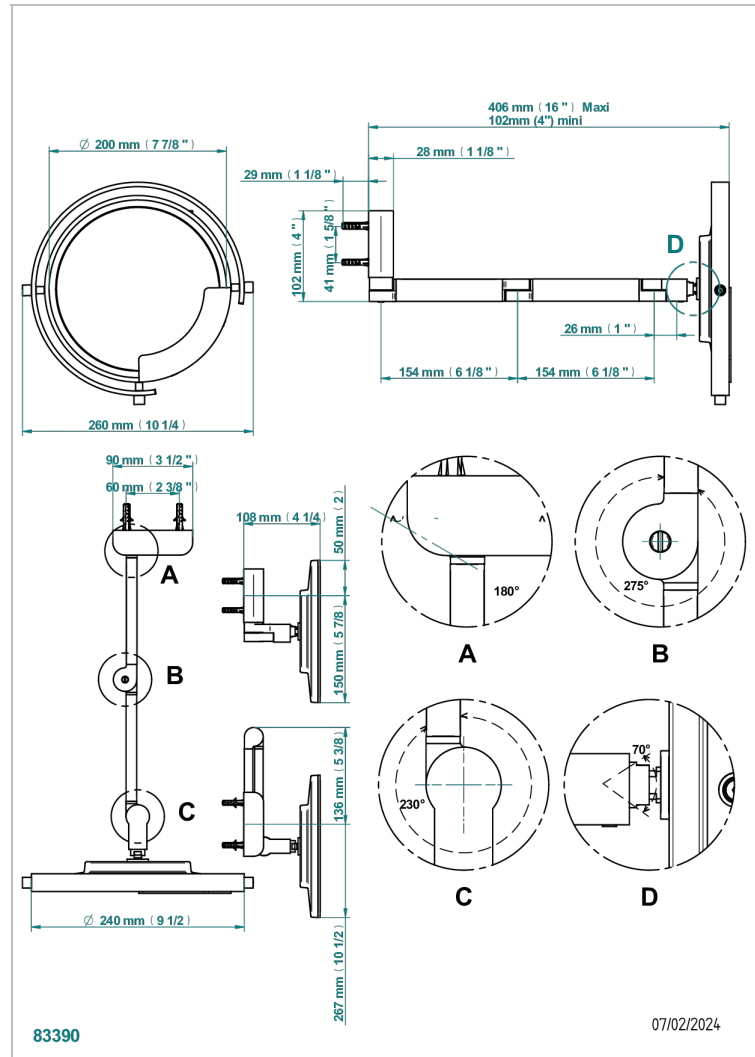

ZOOM.12

U4L-659

Wall mounted magnifying LED illuminated mirror

THG[®]
PARIS

EIGENSCHAFTEN

- Zoom.12
- Wall mounted magnifying LED illuminated mirror

VERFÜGBARE OBERFLÄCHEN

Blassgold - F30
Blassgold matt unlackiert - F31
Bronze hell - D01
Chrom - A02
Gold - F01
Gold matt - F07

Mattschwarz keramik - D30
Nickel matt - C01
Pvd blush - H62
Pvd blush matt - H60
Pvd bronze braun - F33
Pvd bronze braun matt - F34

Pvd gold - H52
Pvd gold matt - H53
Pvd graphite - H64
Pvd graphite matt - H65
Pvd messing - H49
Pvd messing matt - H50

Pvd nickel - H55
Pvd nickel matt - H56
Pvd umber - H66
Pvd umber matt - H67
Silbernickel - B01