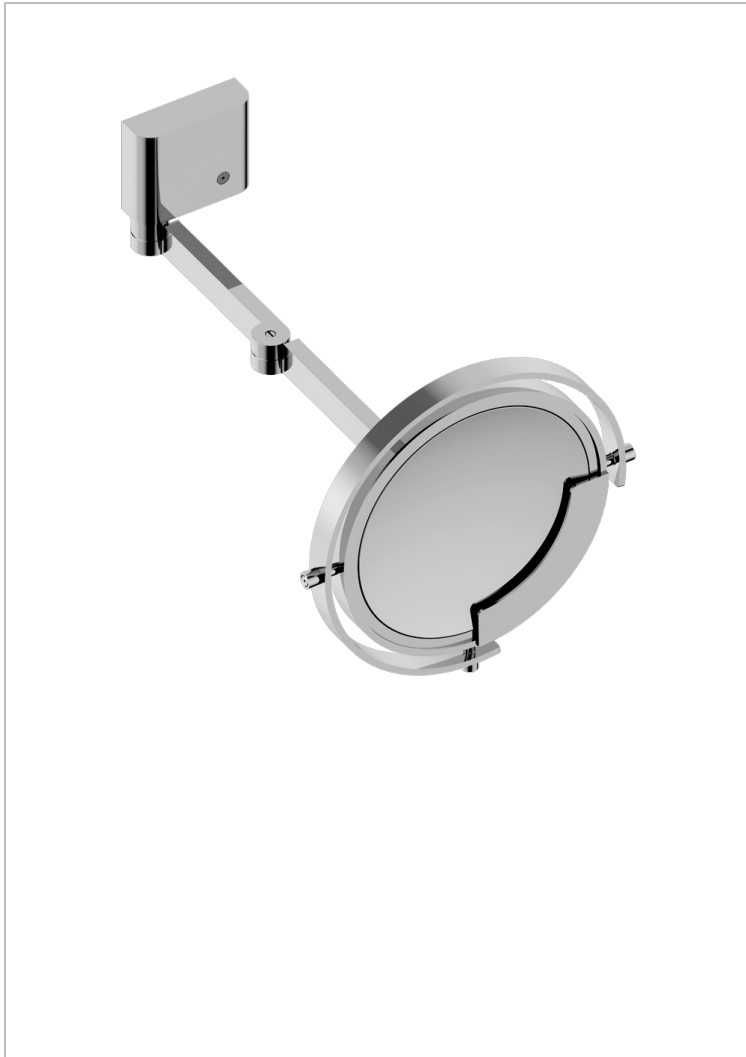

ZOOM.7

U4K-659

Wall mounted magnifying LED illuminated mirror

CHARACTERISTIC

- Zoom.7
- Wall mounted magnifying LED illuminated mirror

AVAILABLE FINITIONS

Black ceram - D30
Blush PVD - H62
Brass color PVD - H49
Brown bronze color PVD - F33
Gold color PVD - H52
Graphite PVD - H64

Lacquered light bronze - D01
Matt Umber PVD - H67
Matt blush PVD - H60
Matt brass color PVD - H50
Matt brown bronze color PVD - F34
Matt gold - F07

Matt gold color PVD - H53
Matt graphite PVD - H65
Matt nickel (color finish) - C01
Matt nickel color PVD - H56
Nickel color PVD - H55
Polished chrome (color finish) - A02

Polished gold (color finish) - F01
Polished nickel - B01
Soft gold - F30
Soft matt gold - F31
Umber PVD - H66