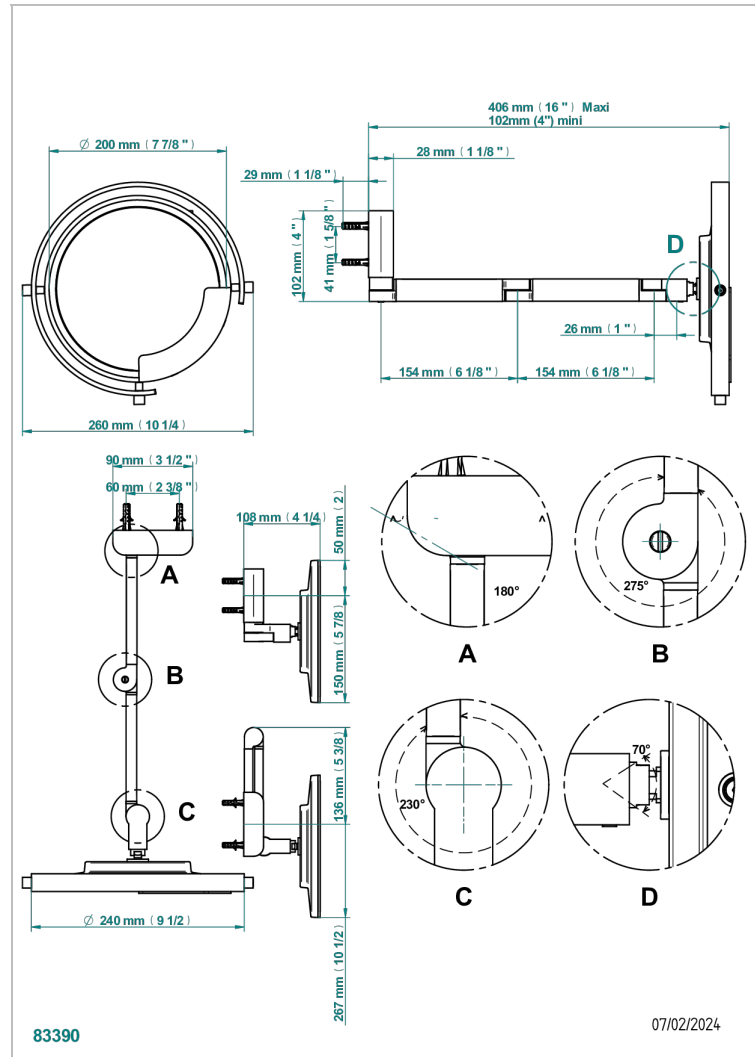

ZOOM.7

U4K-659

Wall mounted magnifying LED illuminated mirror

CHARACTERISTIC

- Zoom.7
- Wall mounted magnifying LED illuminated mirror

AVAILABLE FINITIONS

Black ceram - D30
Blush PVD - H62
Brass color PVD - H49
Brown bronze color PVD - F33
Gold color PVD - H52
Graphite PVD - H64