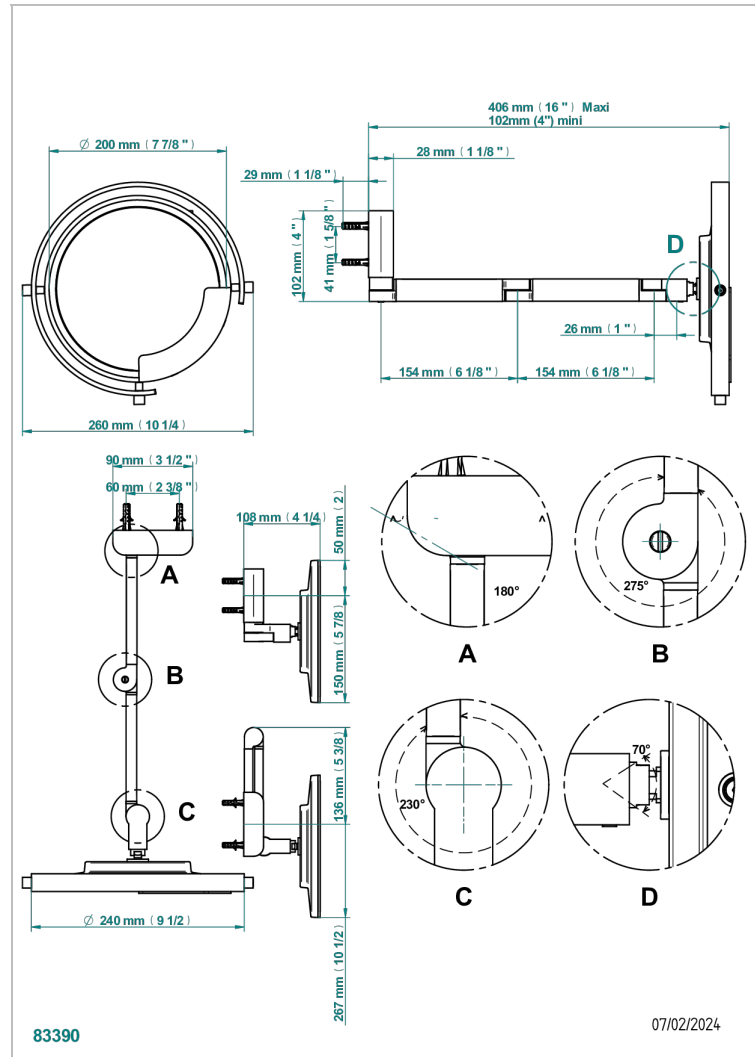

# ZOOM.7

U4K-659

Wall mounted magnifying LED illuminated mirror

## CHARACTERISTIC

- Zoom.7
- Wall mounted magnifying LED illuminated mirror