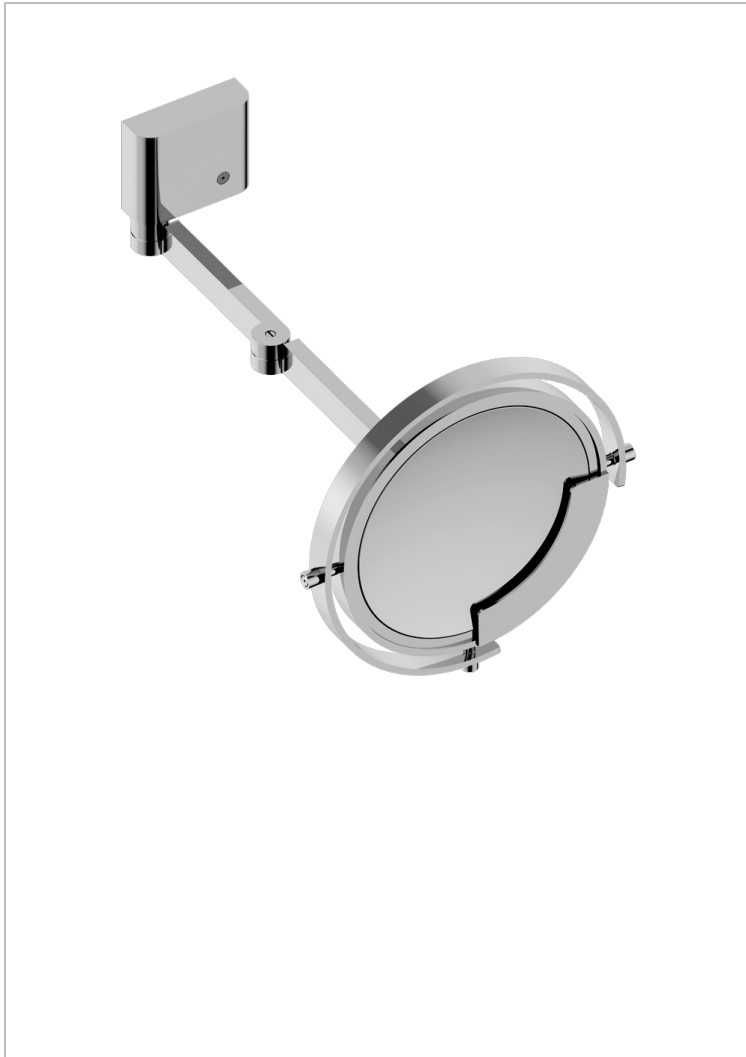

# ZOOM.7

U4K-659

Wall mounted magnifying LED illuminated mirror

## CHARACTERISTIC

- Zoom.7
- Wall mounted magnifying LED illuminated mirror

## AVAILABLE FINITIONS

Black ceram - D30  
Blush PVD - H62  
Brass color PVD - H49  
Brown bronze color PVD - F33  
Gold color PVD - H52  
Graphite PVD - H64

Lacquered light bronze - D01  
Matt Umber PVD - H67  
Matt blush PVD - H60  
Matt brass color PVD - H50  
Matt brown bronze color PVD - F34  
Matt gold - F07