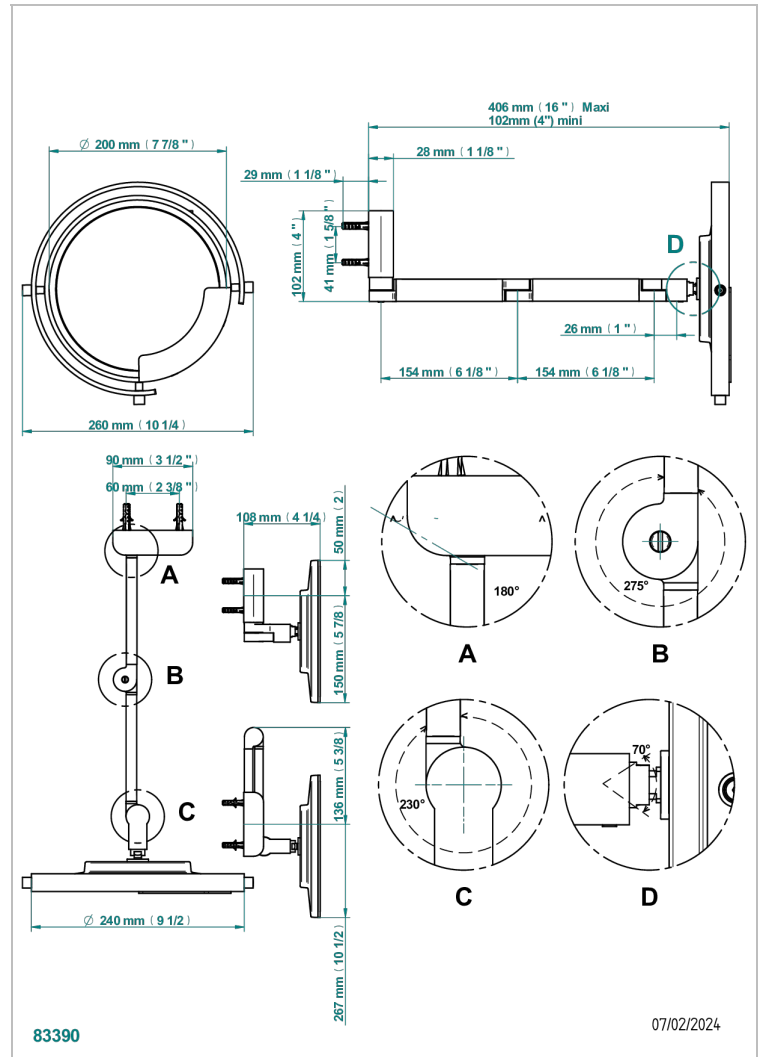

ZOOM.5

U4J-659

Wall mounted magnifying LED illuminated mirror

THG[®]
PARIS

CARACTERÍSTICAS

- Zoom.5
- Wall mounted magnifying LED illuminated mirror

ACABADOS DISPONIBLES

Bronce claro - D01
Cerámica negra mate - D30
Cromo - A02
Dorado - F01
Dorado mate - F07
Dorado pálido - F30