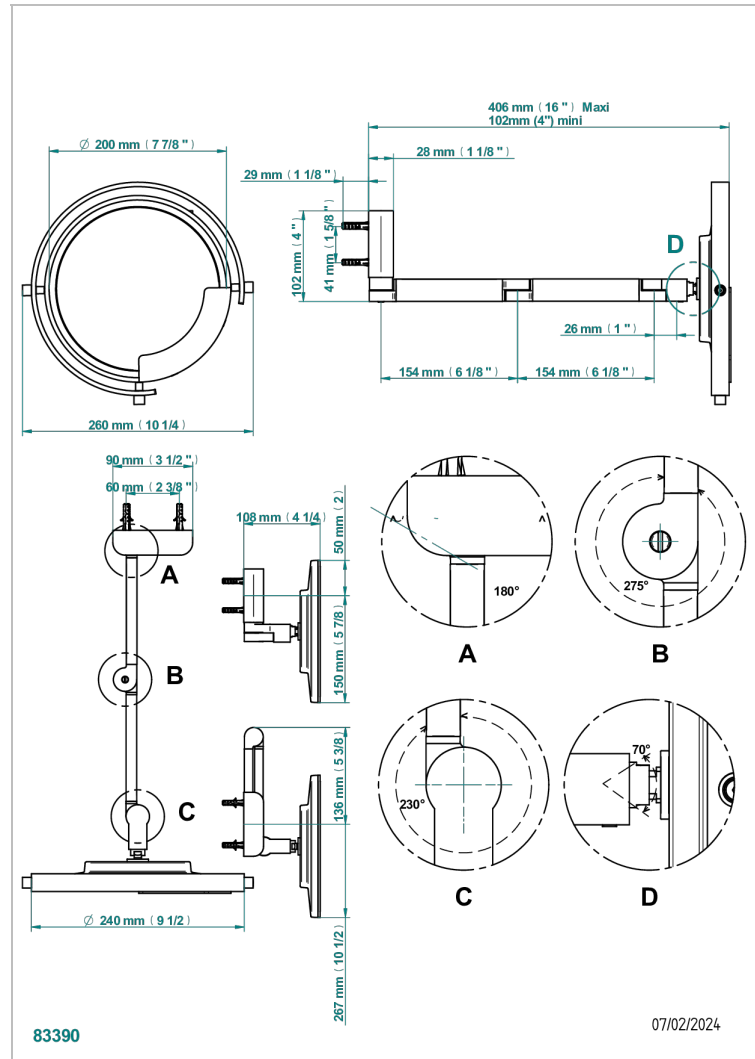

ZOOM.5

U4J-659

Wall mounted magnifying LED illuminated mirror

CHARACTERISTIC

- Zoom.5
- Wall mounted magnifying LED illuminated mirror

AVAILABLE FINITIONS

Black ceram - D30
Blush PVD - H62
Brass color PVD - H49
Brown bronze color PVD - F33
Chrome polished - A02
Gold color PVD - H52

Nickel color PVD - H55
Nickel polished - B01
Soft gold - F30
Soft matt gold - F31
Umber PVD - H66