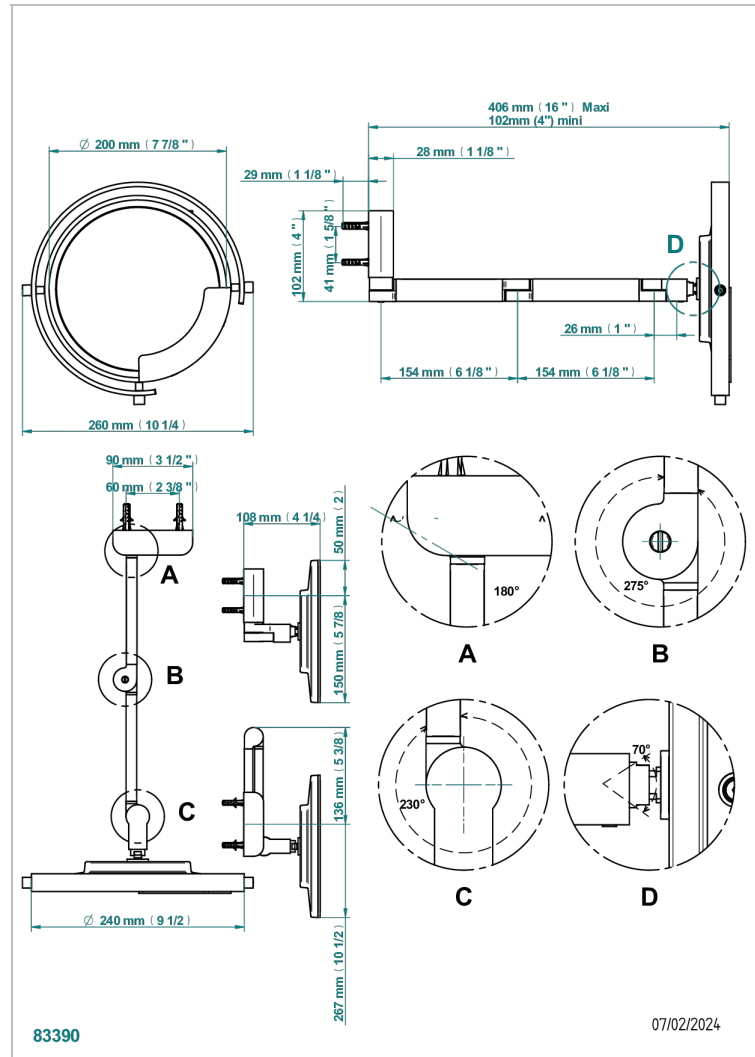

ZOOM.5

U4J-659

Wall mounted magnifying LED illuminated mirror

CHARACTERISTIC

- Zoom.5
- Wall mounted magnifying LED illuminated mirror

AVAILABLE FINITIONS

Black ceram - D30
Blush PVD - H62
Brass color PVD - H49
Brown bronze color PVD - F33
Gold color PVD - H52
Graphite PVD - H64