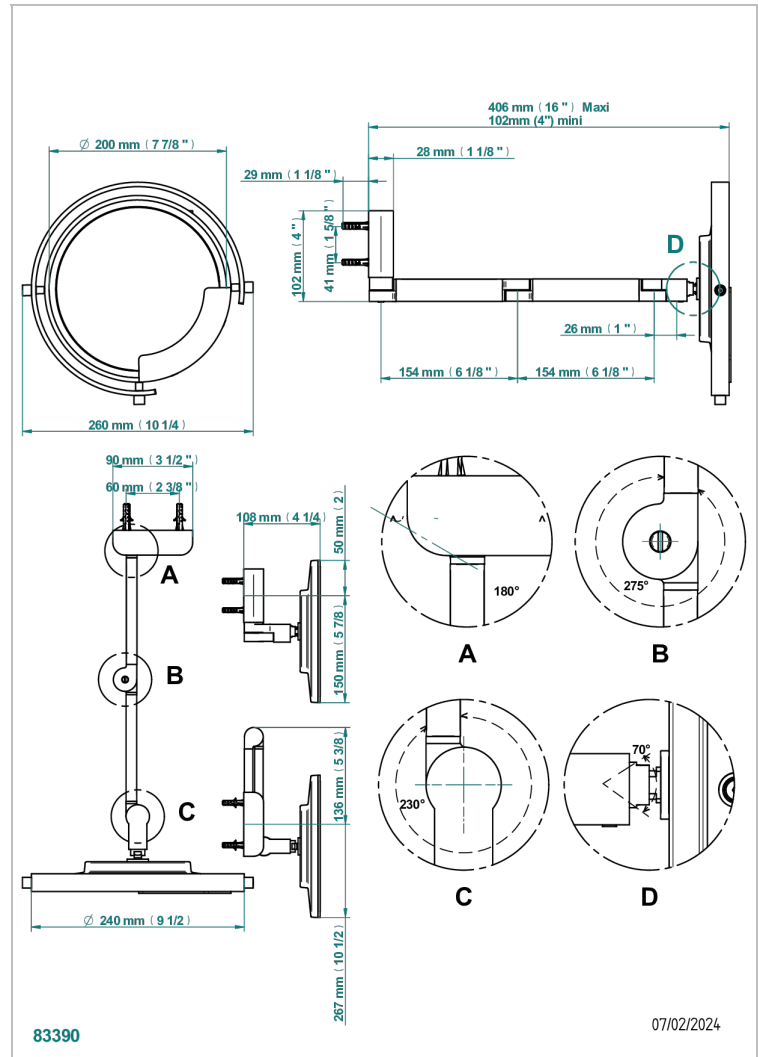

# ZOOM.5

U4J-659

Wall mounted magnifying LED illuminated mirror

THG<sup>®</sup>  
PARIS

## CARACTERÍSTICAS

- Zoom.5
- Wall mounted magnifying LED illuminated mirror