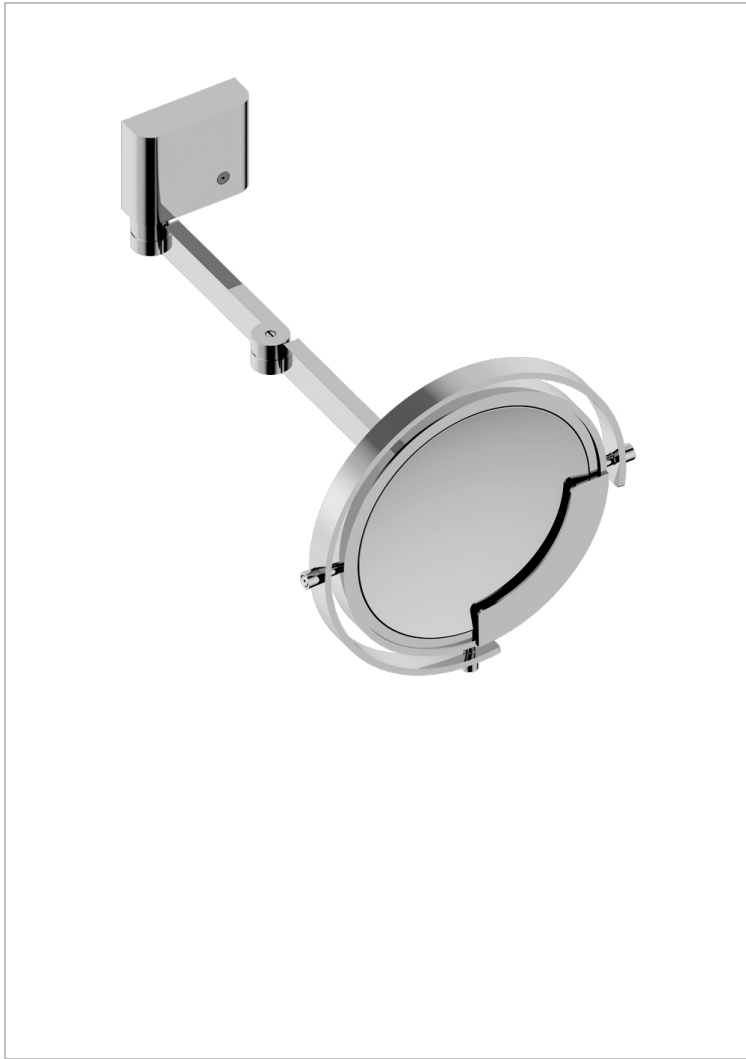

ZOOM.5

U4J-659

Wall mounted magnifying LED illuminated mirror

THG[®]
PARIS

CHARACTERISTIC

- Zoom.5
- Wall mounted magnifying LED illuminated mirror

AVAILABLE FINITIONS

Black ceram - D30
Blush PVD - H62
Brass color PVD - H49
Brown bronze color PVD - F33
Gold color PVD - H52
Graphite PVD - H64

Lacquered light bronze - D01
Matt Umber PVD - H67
Matt blush PVD - H60
Matt brass color PVD - H50
Matt brown bronze color PVD - F34
Matt gold - F07

Matt gold color PVD - H53
Matt graphite PVD - H65
Matt nickel (color finish) - C01
Matt nickel color PVD - H56
Nickel color PVD - H55
Polished chrome (color finish) - A02

Polished gold (color finish) - F01
Polished nickel - B01
Soft gold - F30
Soft matt gold - F31
Umber PVD - H66