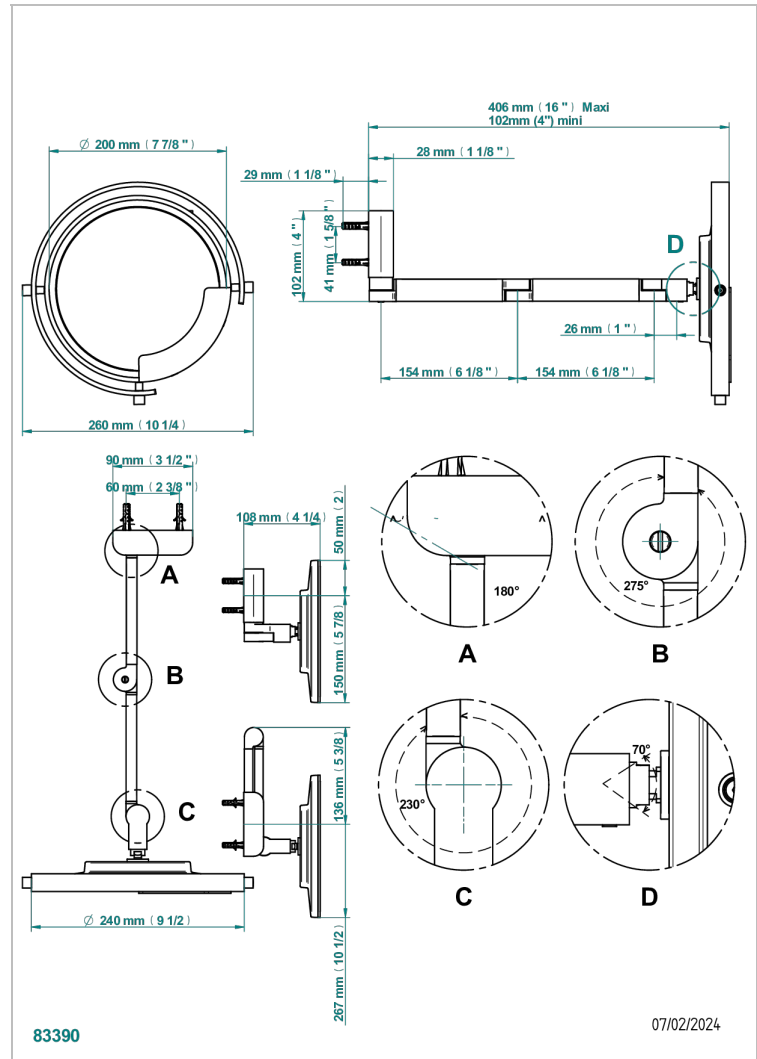

ZOOM.5

U4J-659

Wall mounted magnifying LED illuminated mirror

THG[®]
PARIS

CHARACTERISTIC

- Zoom.5
- Wall mounted magnifying LED illuminated mirror

AVAILABLE FINITIONS

Black ceram - D30
Blush PVD - H62
Brass color PVD - H49
Brown bronze color PVD - F33
Gold color PVD - H52
Graphite PVD - H64