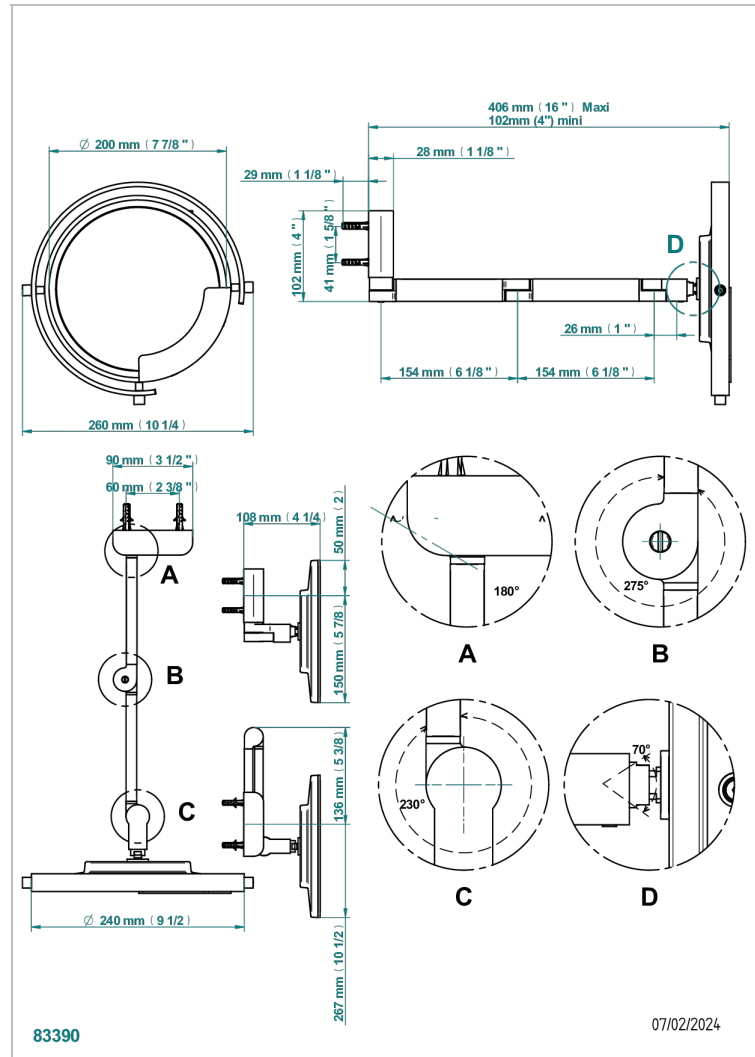

ZOOM.5

U4J-659

Wall mounted magnifying LED illuminated mirror

THG[®]
PARIS

EIGENSCHAFTEN

- Zoom.5
- Wall mounted magnifying LED illuminated mirror

VERFÜGBARE OBERFLÄCHEN

Blassgold - F30
Blassgold matt unlackiert - F31
Bronze hell - D01
Chrom - A02
Gold - F01
Gold matt - F07

Mattschwarz keramik - D30
Nickel matt - C01
Pvd blush - H62
Pvd blush matt - H60
Pvd bronze braun - F33
Pvd bronze braun matt - F34

Pvd gold - H52
Pvd gold matt - H53
Pvd graphite - H64
Pvd graphite matt - H65
Pvd messing - H49
Pvd messing matt - H50

Pvd nickel - H55
Pvd nickel matt - H56
Pvd umber - H66
Pvd umber matt - H67
Silbernickel - B01