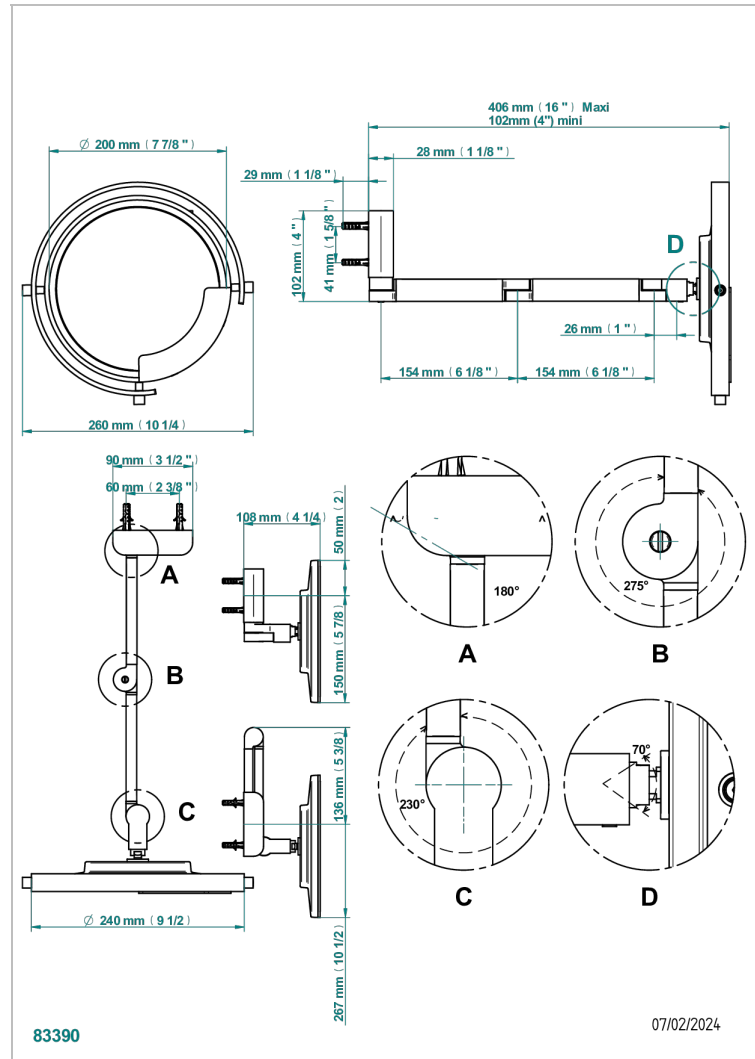

# ZOOM.5

U4J-659

Wall mounted magnifying LED illuminated mirror

THG<sup>®</sup>  
PARIS

## ХАРАКТЕРИСТИКИ

- ZOOM.5
- Wall mounted magnifying LED illuminated mirror