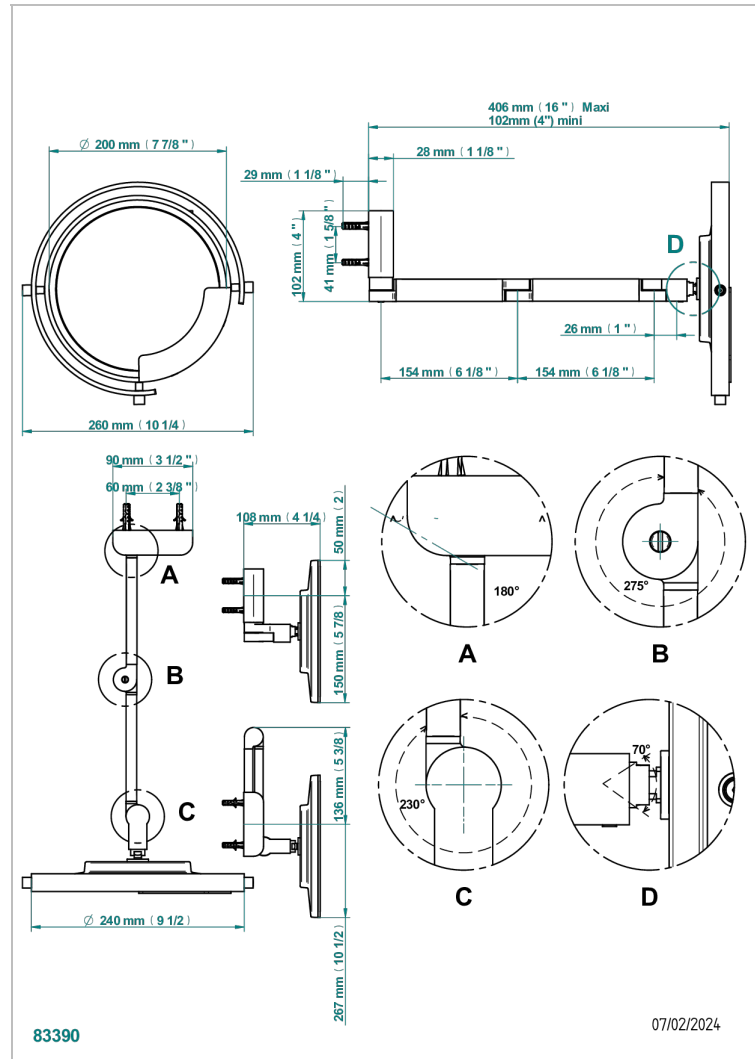

ZOOM.5

U4J-659

Wall mounted magnifying LED illuminated mirror

THG[®]
PARIS

CHARACTERISTIC

- Zoom.5
- Wall mounted magnifying LED illuminated mirror

AVAILABLE FINITIONS

Black ceram - D30
Blush PVD - H62
Brass color PVD - H49
Brown bronze color PVD - F33
Gold color PVD - H52
Graphite PVD - H64