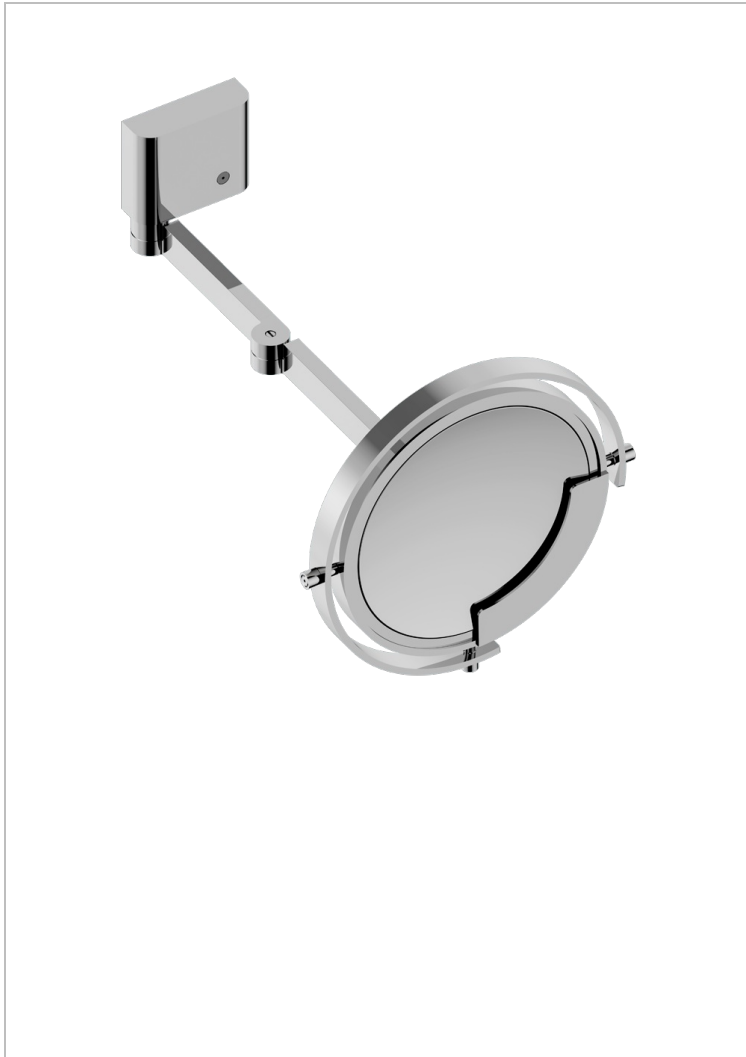

# ZOOM.5

U4J-659

Wall mounted magnifying LED illuminated mirror

THG<sup>®</sup>  
PARIS

## EIGENSCHAFTEN

- Zoom.5
- Wall mounted magnifying LED illuminated mirror

## VERFÜGBARE OBERFLÄCHEN

Blassgold - F30  
Blassgold matt unlackiert - F31  
Bronze hell - D01  
Chrom - A02  
Gold - F01  
Gold matt - F07

Mattschwarz keramik - D30  
Nickel matt - C01  
Pvd blush - H62  
Pvd blush matt - H60  
Pvd bronze braun - F33  
Pvd bronze braun matt - F34