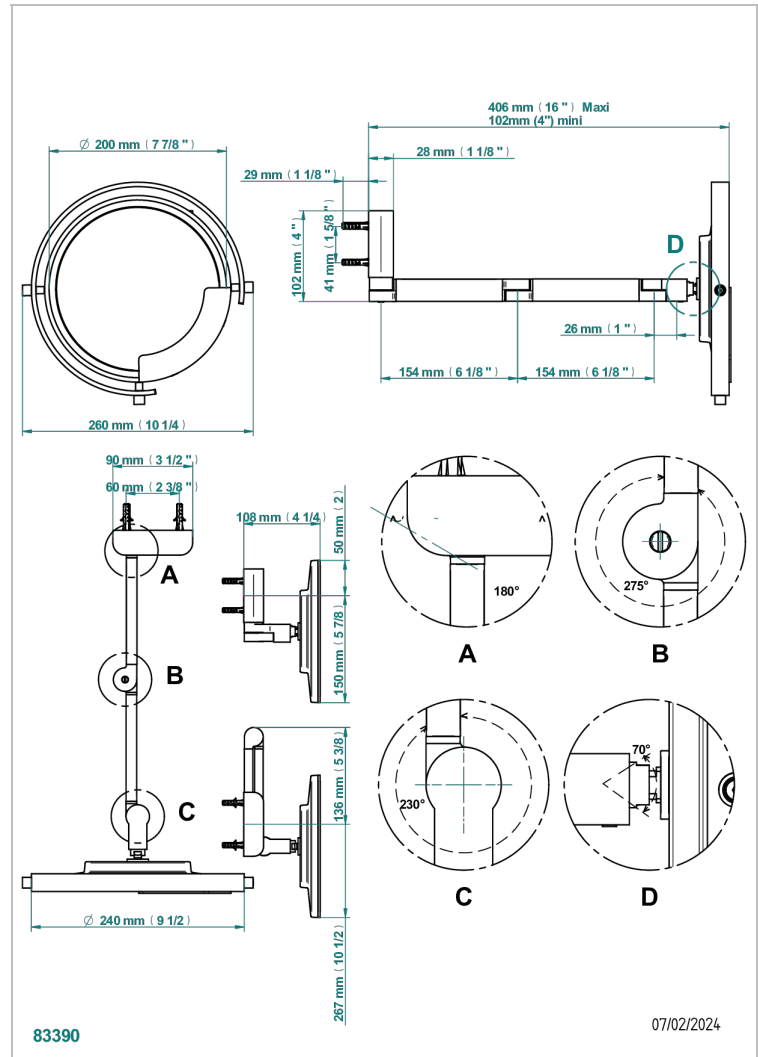

# ZOOM.5

U4J-659

Wall mounted magnifying LED illuminated mirror

THG<sup>®</sup>  
PARIS

## EIGENSCHAFTEN

- Zoom.5
- Wall mounted magnifying LED illuminated mirror