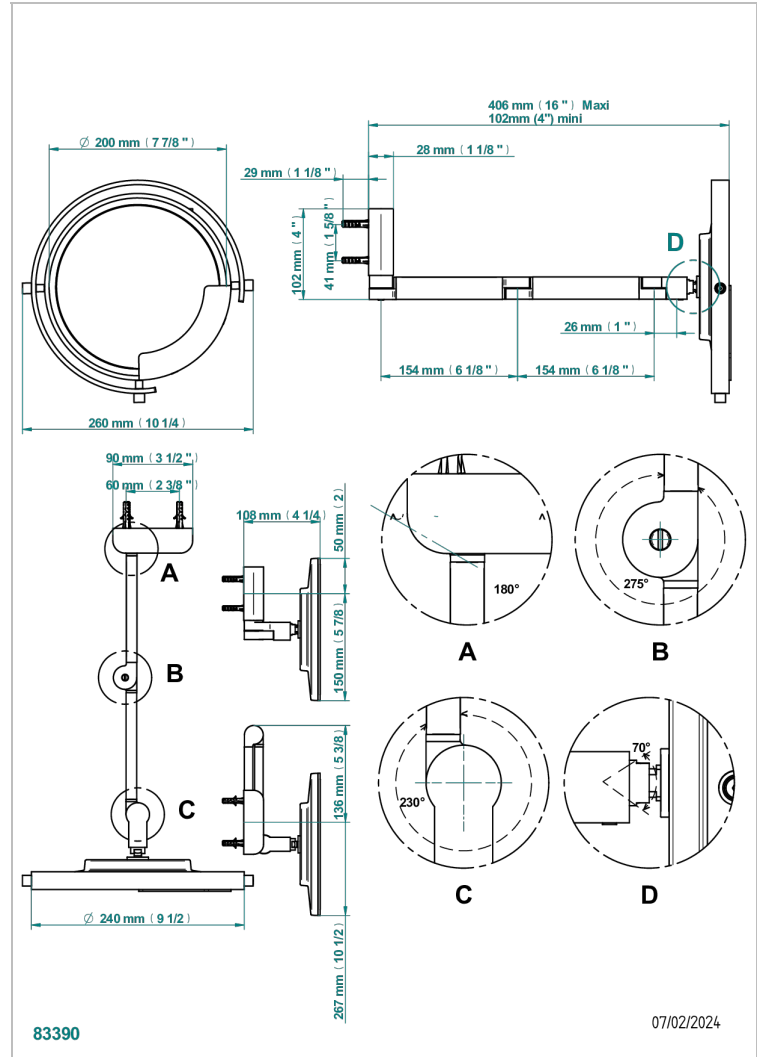

# ZOOM.5

U4J-659

Wall mounted magnifying LED illuminated mirror

## 特色

- ZOOM.5
- Wall mounted magnifying LED illuminated mirror