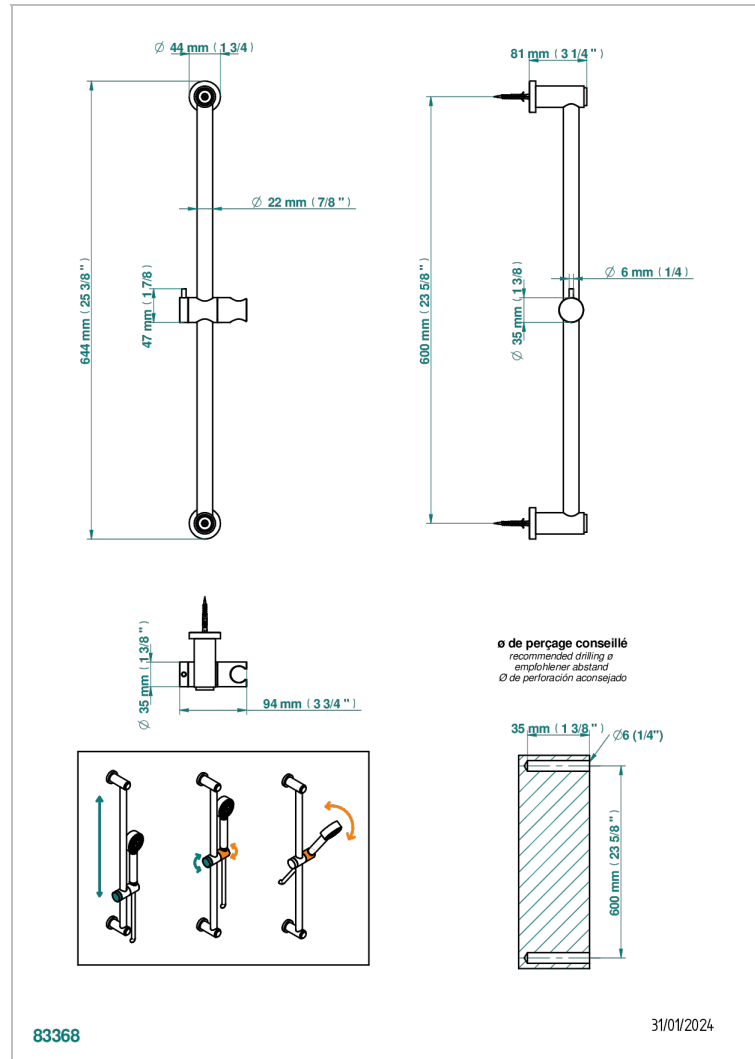

ZOOM.12

U4L-258

Slide bar and hook

CHARACTERISTIC

- Zoom.12
- Slide bar and hook

AVAILABLE FINITIONS

Black ceram - D30
Blush PVD - H62
Brass color PVD - H49
Brown bronze color PVD - F33
Gold color PVD - H52
Graphite PVD - H64