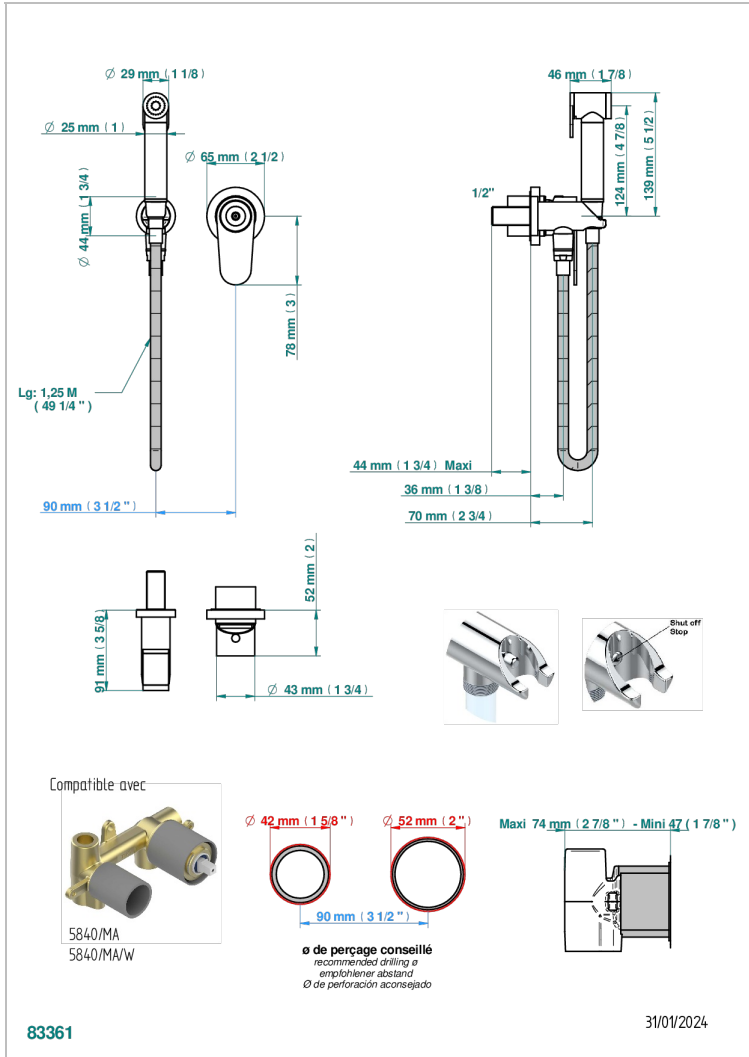

# ZOOM.12

U4L-5840/MBG

Trim only for WC douche including: trigger spray, wall mounted single lever mixer, reinforced hose (49 1/4"), wall outlet with integrated elbow with safety stopper

## CHARACTERISTIC

- ACS : 19ACCLY412

## RELATED SKU'S

- Ref. G00-5840/MAUS Rough parts for concealed wall-mounted mixer with 1/2" outlet