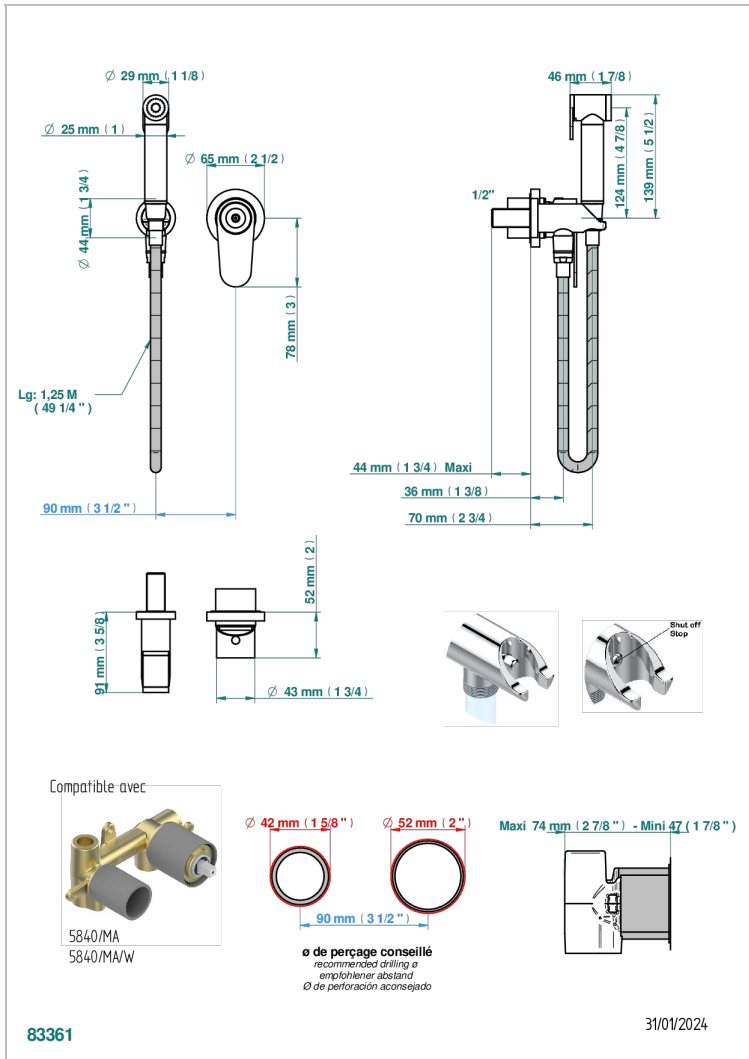

ZOOM.12

U4L-5840/MBG

Trim only for WC douche including: trigger spray, wall mounted single lever mixer, reinforced hose (1.25m), wall outlet with integrated elbow with safety stopper

CHARACTERISTIC

- ACS : 19ACCLY412

STANDARDS

RELATED SKU'S

- Ref. G00-5840/MA Rough parts for concealed wall-mounted mixer with 1/2" outlet

AVAILABLE FINITIONS

Black ceram - D30
Blush PVD - H62
Brass color PVD - H49
Brown bronze color PVD - F33
Gold color PVD - H52
Graphite PVD - H64