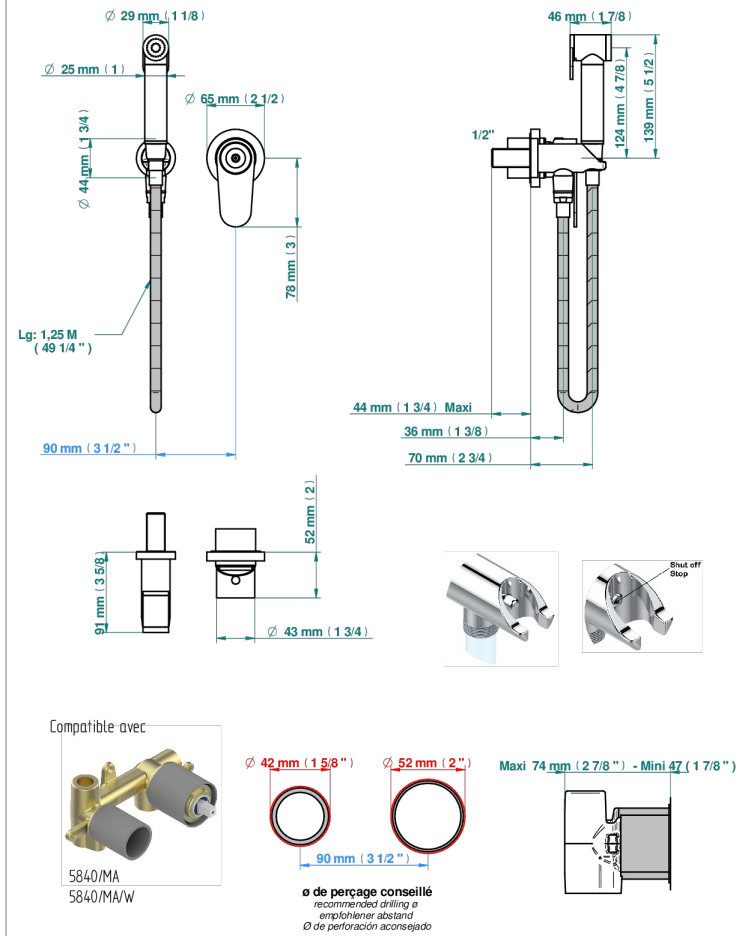

ZOOM.7

U4K-5840/MBG

THG
PARIS

Trim only for WC douche including: trigger spray, wall mounted single lever mixer, reinforced hose (1.25m), wall outlet with integrated elbow with safety stopper

83361

31/01/2024

CHARACTERISTIC

- ACS : 19ACCLY412

STANDARDS

RELATED SKU'S

- Ref. G00-5840/MA Rough parts for concealed wall-mounted mixer with 1/2" outlet

AVAILABLE FINITIONS

Black ceram - D30
Blush PVD - H62
Brass color PVD - H49
Brown bronze color PVD - F33
Gold color PVD - H52
Graphite PVD - H64