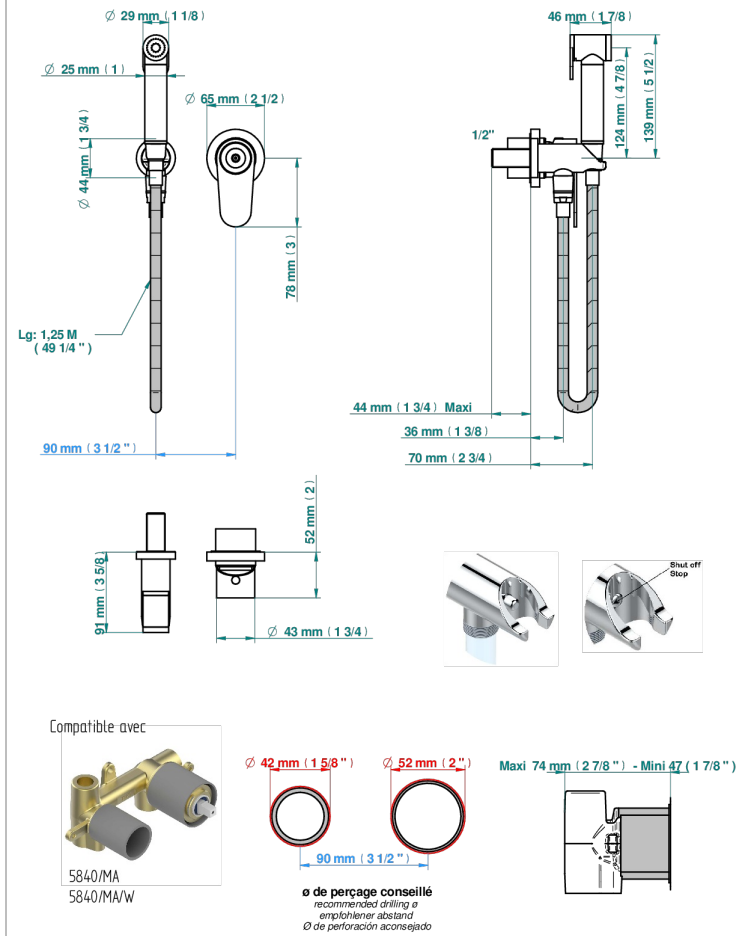

ZOOM.7

U4K-5840/MBG

Trim only for WC douche including: trigger spray, wall mounted single lever mixer, reinforced hose (1.25m), wall outlet with integrated elbow with safety stopper

CHARACTERISTIC

- ACS : 19ACCLY412

STANDARDS

RELATED SKU'S

- Ref. G00-5840/MA Rough parts for concealed wall-mounted mixer with 1/2" outlet

AVAILABLE FINITIONS

Black ceram - D30
Blush PVD - H62
Brass color PVD - H49
Brown bronze color PVD - F33
Gold color PVD - H52
Graphite PVD - H64