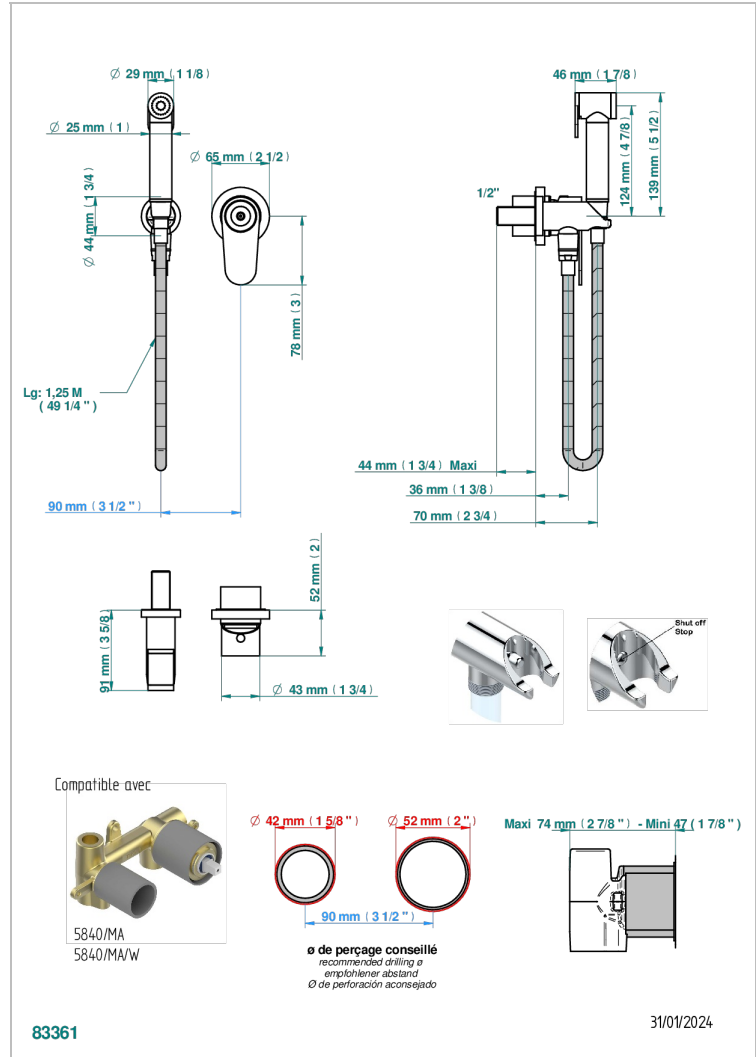

# ZOOM.5

U4J-5840/MBG

Trim only for WC douche including: trigger spray, wall mounted single lever mixer, reinforced hose (49 1/4"), wall outlet with integrated elbow with safety stopper

## CHARACTERISTIC

- ACS : 19ACCLY412

## RELATED SKU'S

- Ref. G00-5840/MAUS Rough parts for concealed wall-mounted mixer with 1/2" outlet