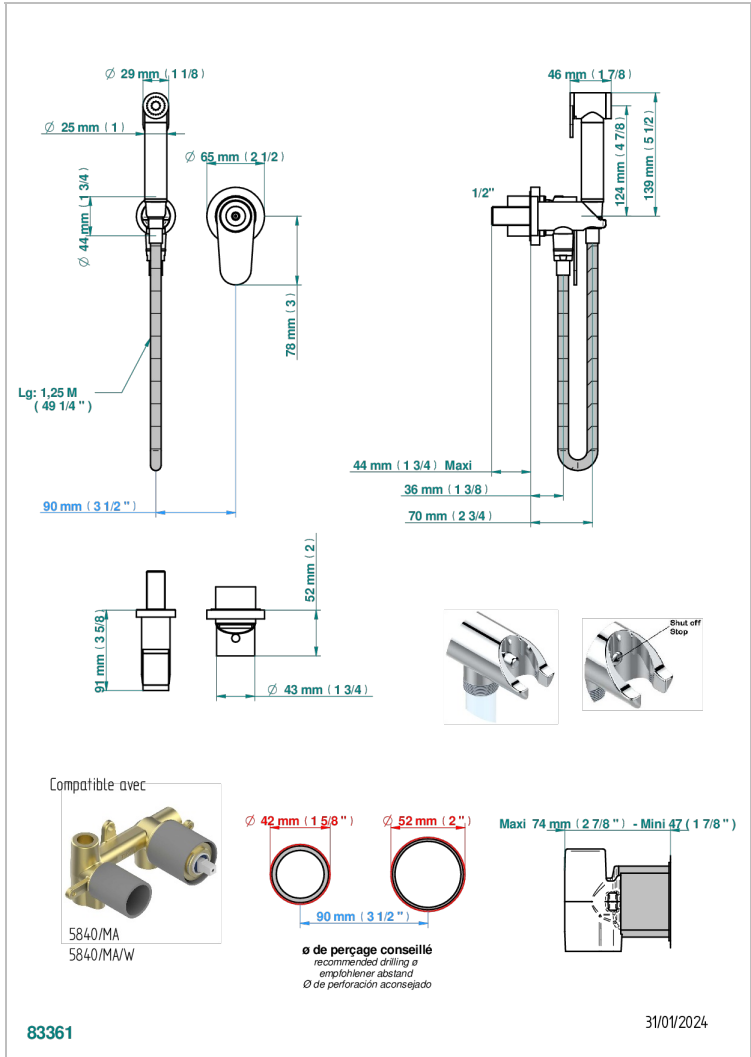

ZOOM.5

U4J-5840/MBG

Trim only for WC douche including: trigger spray, wall mounted single lever mixer, reinforced hose (1.25m), wall outlet with integrated elbow with safety stopper

CHARACTERISTIC

- ACS : 19ACCLY412

STANDARDS

RELATED SKU'S

- Ref. G00-5840/MA Rough parts for concealed wall-mounted mixer with 1/2" outlet

AVAILABLE FINITIONS

Black ceram - D30
Blush PVD - H62
Brass color PVD - H49
Brown bronze color PVD - F33
Gold color PVD - H52
Graphite PVD - H64