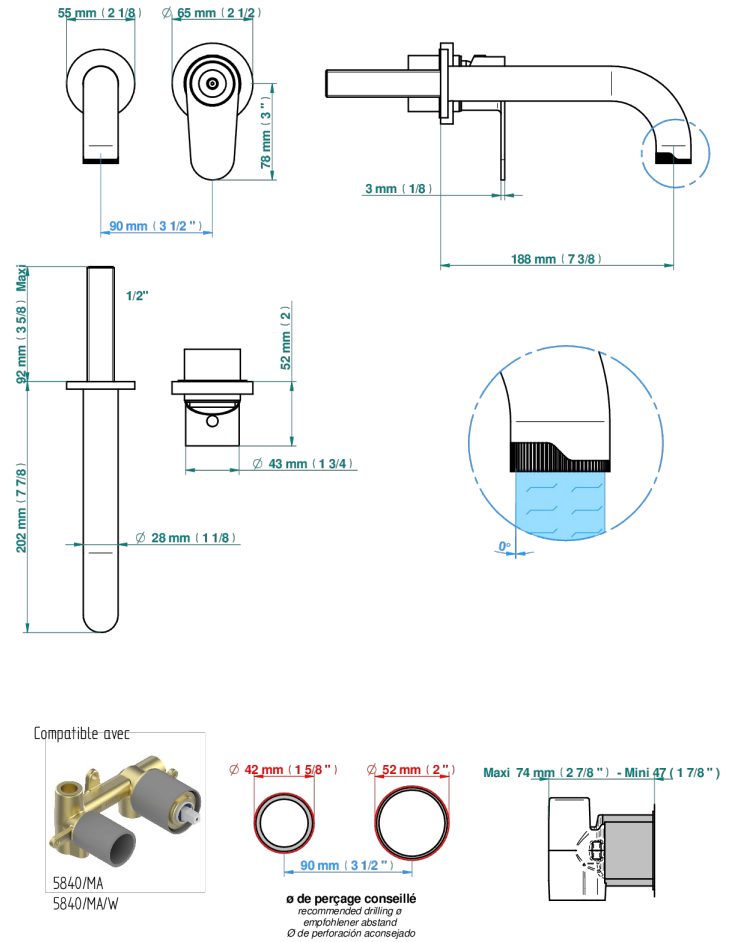

Trim only for Built-in basin mixer with tube spout (two x 1/2" inlets and one 1/2" outlet), without waste

83358

31/01/2024

### CHARACTERISTIC

- Zoom.7
- Trim only for Built-in basin mixer with tube spout (two x 1/2" inlets and one 1/2" outlet), without waste