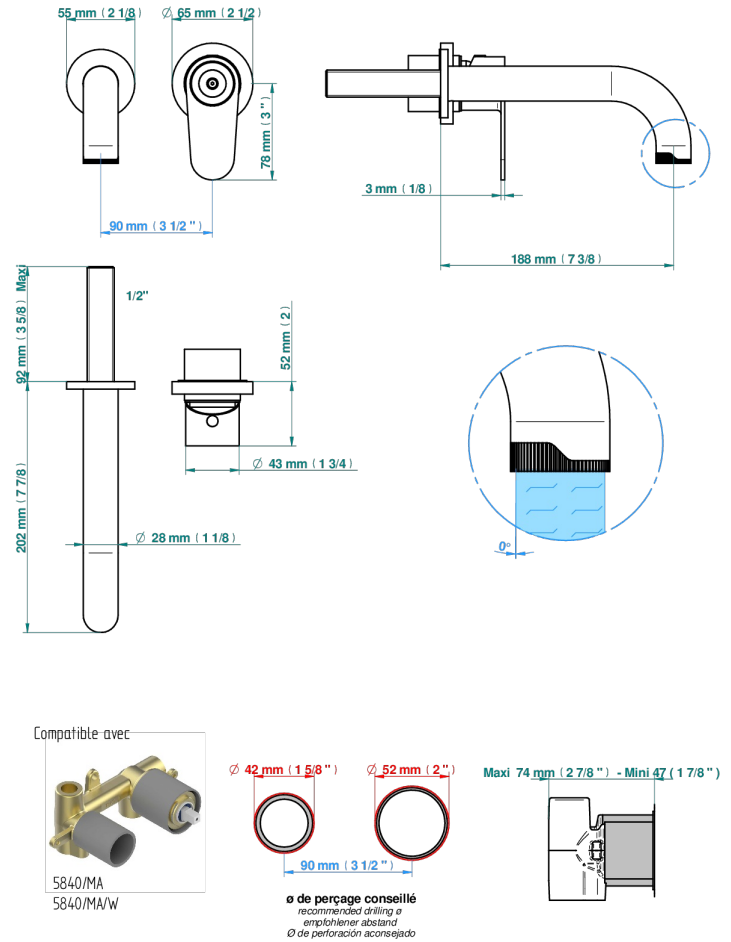

ZOOM.5

U4J-6541BT

THG
PARIS

Trim only for Built-in basin mixer with tube spout (two x 1/2" inlets and one 1/2" outlet), without waste

83358

31/01/2024

CHARACTERISTIC

- Zoom.5
- Trim only for Built-in basin mixer with tube spout (two x 1/2" inlets and one 1/2" outlet), without waste