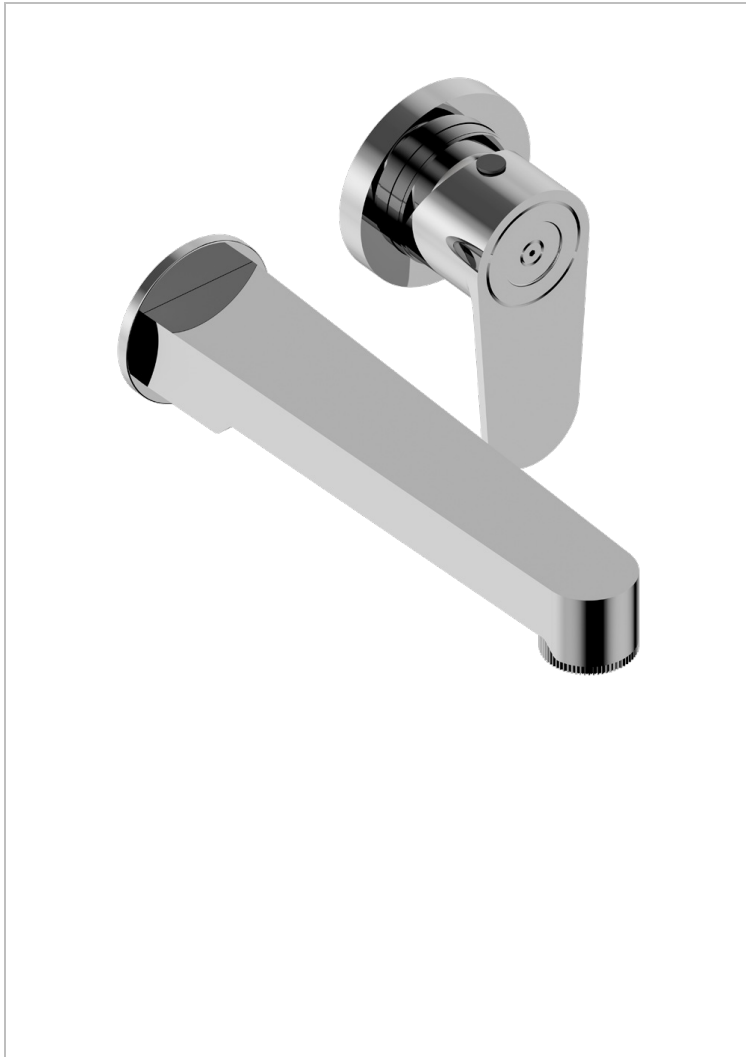

ZOOM.12

U4L-6541B

THG[®]
PARIS

Trim only for Built-in basin mixer with spout (two x 1/2" inlets and one 1/2" outlet), without waste

CHARACTERISTIC

- Zoom.12
- Trim only for Built-in basin mixer with spout (two x 1/2" inlets and one 1/2" outlet), without waste

RELATED SKU'S

- Ref. G00-5840/MAUS Rough parts for concealed wall-mounted mixer with 1/2" outlet

AVAILABLE FINITIONS

Black ceram - D30
Blush PVD - H62
Brass color PVD - H49
Brown bronze color PVD - F33
Chrome polished - A02
Gold color PVD - H52

Nickel color PVD - H55
Nickel polished - B01
Soft gold - F30
Soft matt gold - F31
Umber PVD - H66