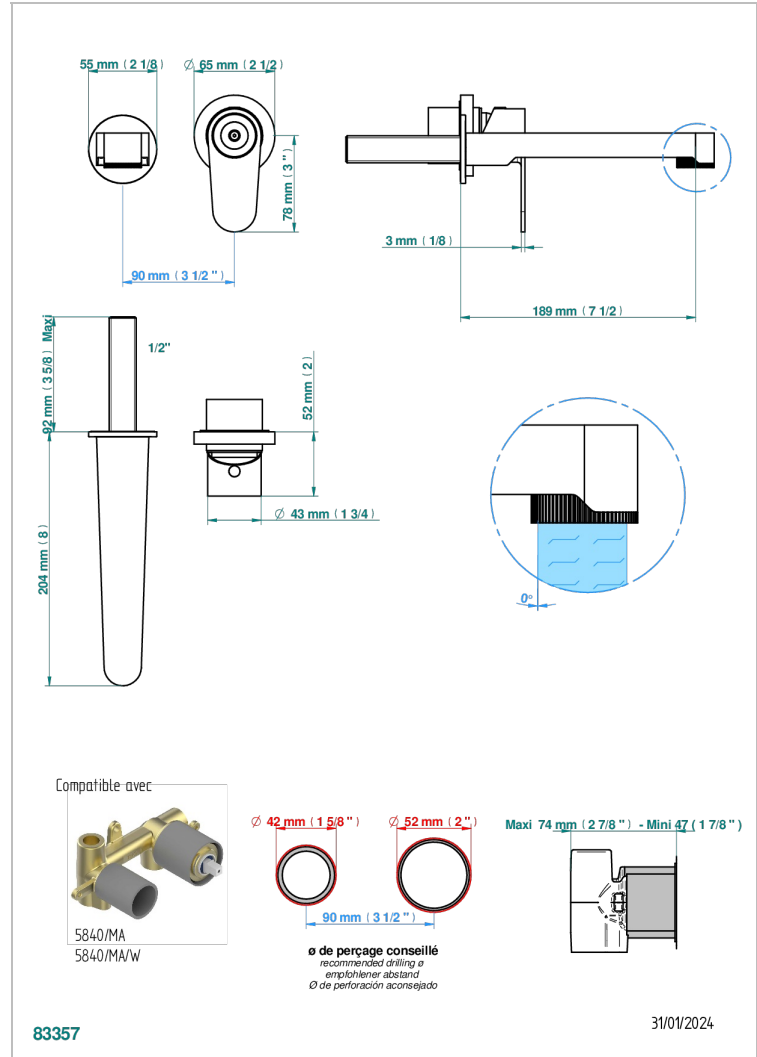

ZOOM.12

U4L-6541B

THG[®]
PARIS

Trim only for Built-in basin mixer with spout (two x 1/2" inlets and one 1/2" outlet), without waste

CHARACTERISTIC

- Zoom.12
- Trim only for Built-in basin mixer with spout (two x 1/2" inlets and one 1/2" outlet), without waste

RELATED SKU'S

- Ref. G00-5840/MAUS Rough parts for concealed wall-mounted mixer with 1/2" outlet

AVAILABLE FINITIONS

Black ceram - D30
Blush PVD - H62
Brass color PVD - H49
Brown bronze color PVD - F33
Chrome polished - A02
Gold color PVD - H52