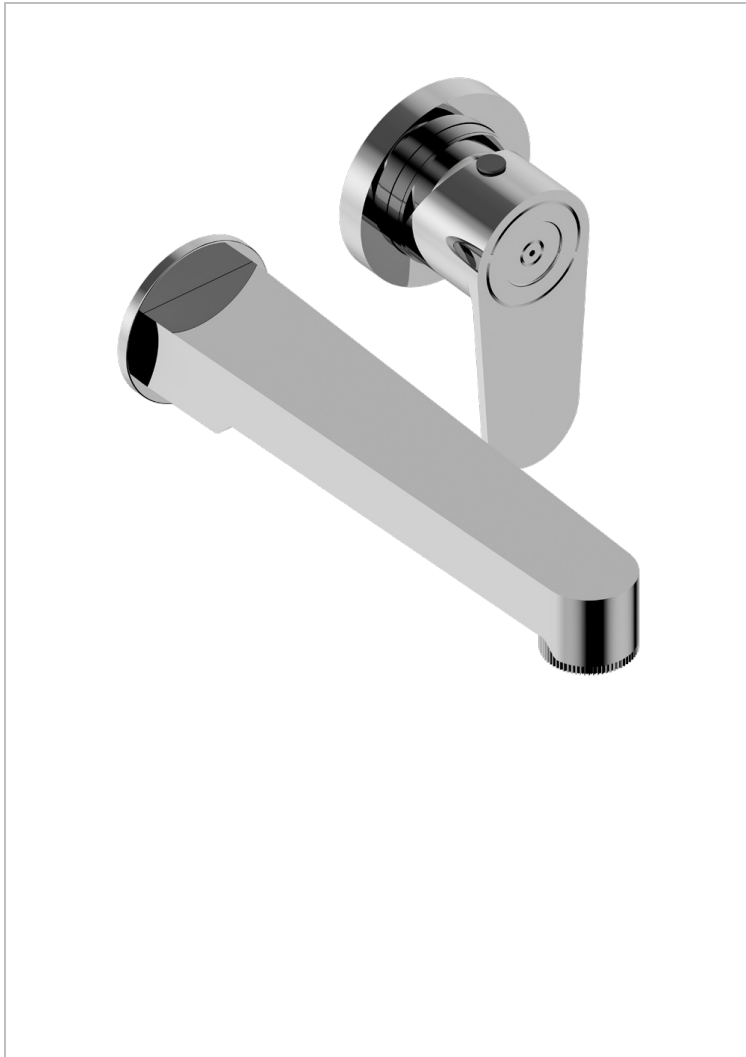

# ZOOM.12

U4L-6541B

THG<sup>®</sup>  
PARIS

Trim only for Built-in basin mixer with spout (two x 1/2" inlets and one 1/2" outlet), without waste

## CHARACTERISTIC

- Zoom.12
- Trim only for Built-in basin mixer with spout (two x 1/2" inlets and one 1/2" outlet), without waste

## RELATED SKU'S

- Ref. G00-5840/MA Rough parts for concealed wall-mounted mixer with 1/2" outlet