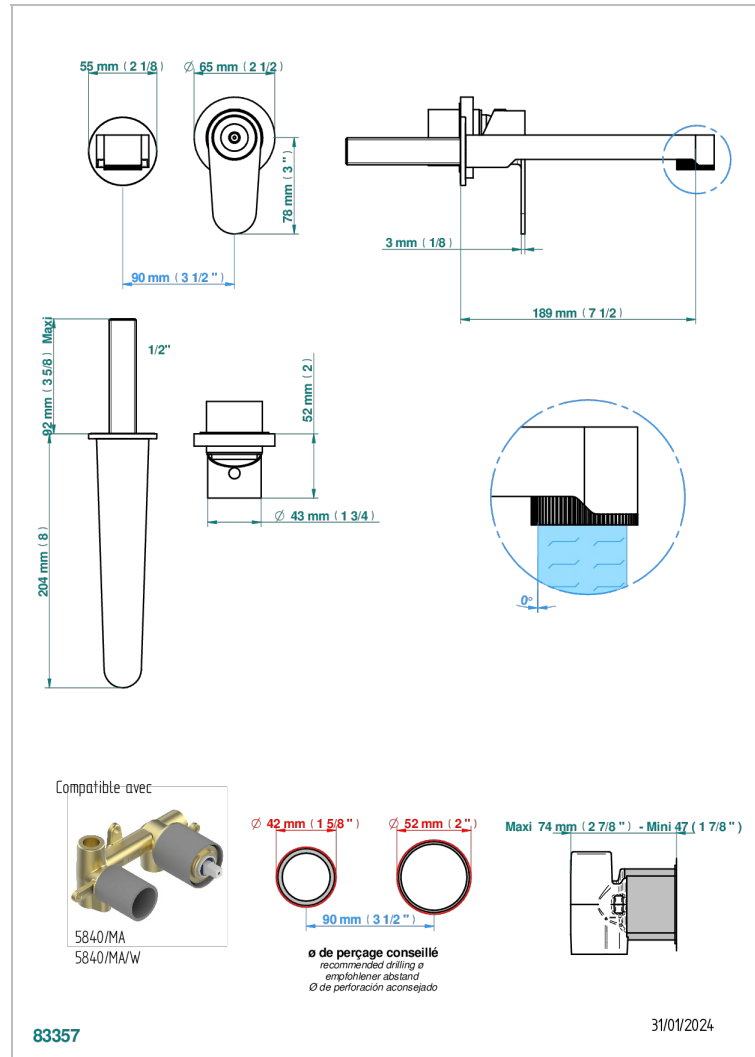

# ZOOM.12

U4L-6541B

THG<sup>®</sup>  
PARIS

Trim only for Built-in basin mixer with spout (two x 1/2" inlets and one 1/2" outlet), without waste

## CHARACTERISTIC

- Zoom.12
- Trim only for Built-in basin mixer with spout (two x 1/2" inlets and one 1/2" outlet), without waste

## RELATED SKU'S

- Ref. G00-5840/MA Rough parts for concealed wall-mounted mixer with 1/2" outlet