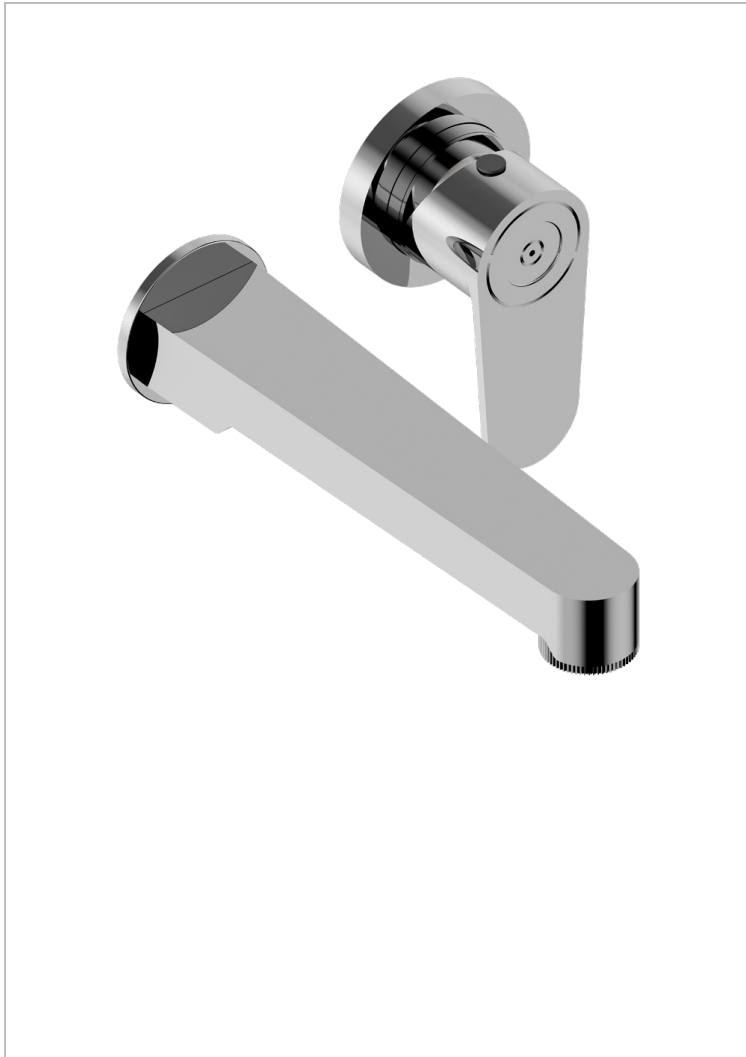

Trim only for Built-in basin mixer with spout (two x 1/2" inlets and one 1/2" outlet), without waste

## CHARACTERISTIC

- Zoom.7
- Trim only for Built-in basin mixer with spout (two x 1/2" inlets and one 1/2" outlet), without waste

## RELATED SKU'S

- Ref. G00-5840/MAUS Rough parts for concealed wall-mounted mixer with 1/2" outlet