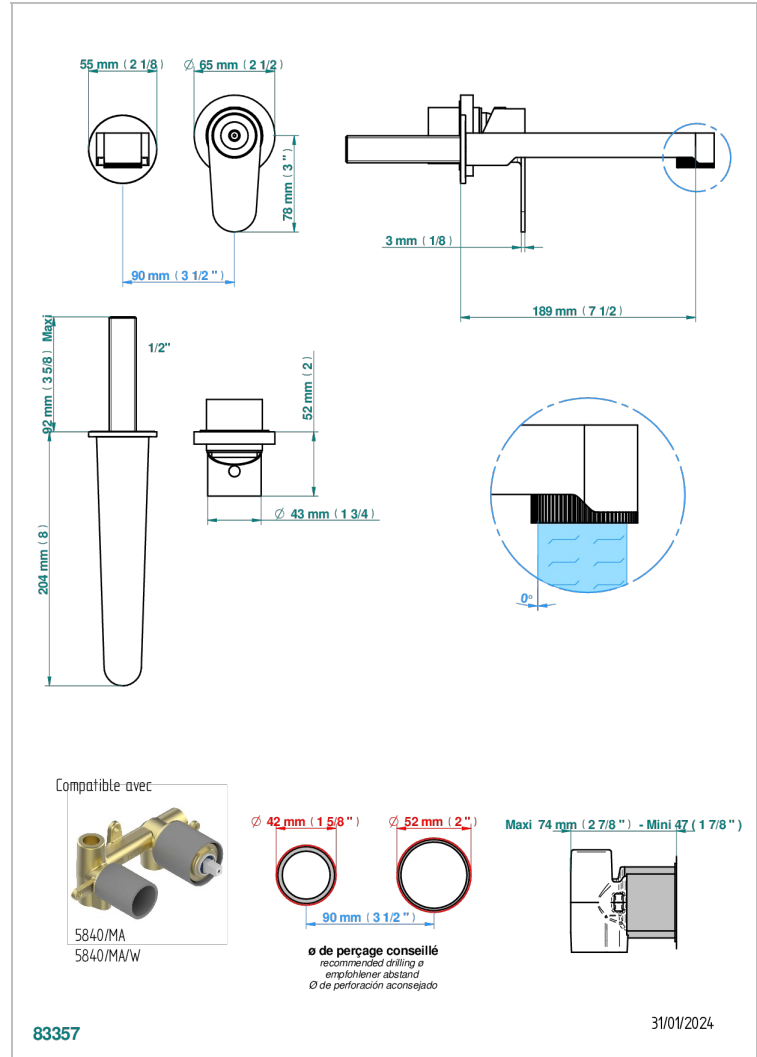

Trim only for Built-in basin mixer with spout (two x 1/2" inlets and one 1/2" outlet), without waste

## CHARACTERISTIC

- Zoom.7
- Trim only for Built-in basin mixer with spout (two x 1/2" inlets and one 1/2" outlet), without waste

## RELATED SKU'S

- Ref. G00-5840/MAUS Rough parts for concealed wall-mounted mixer with 1/2" outlet