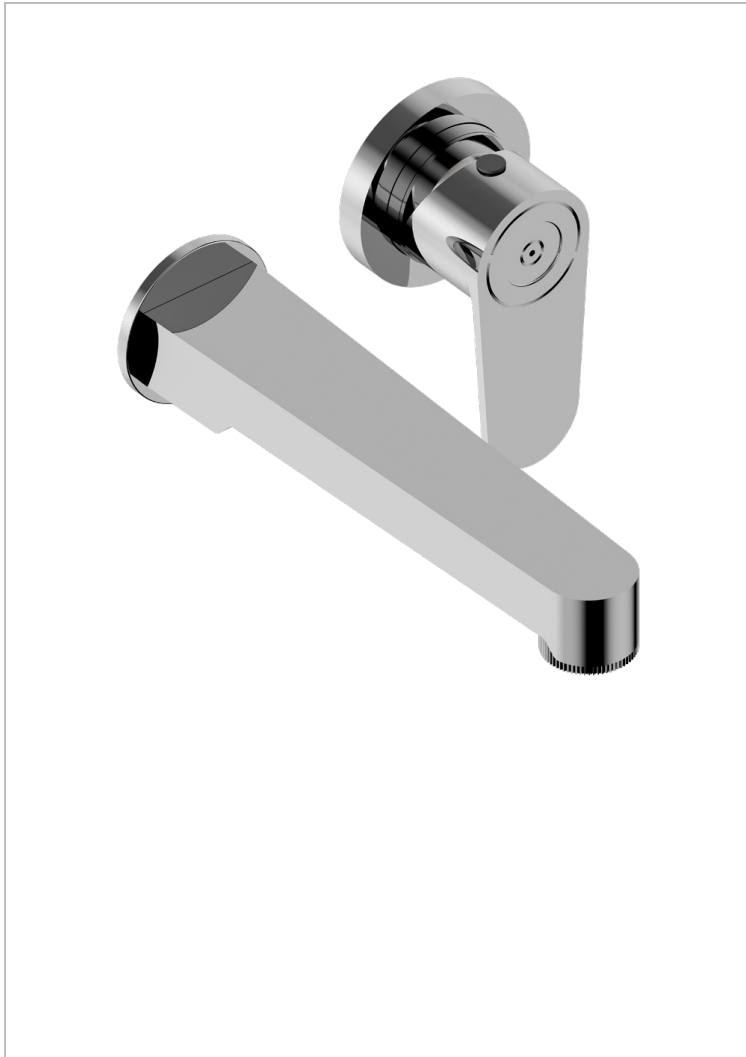

ZOOM.7

U4K-6541B

THG
PARIS

Trim only for Built-in basin mixer with spout (two x 1/2" inlets and one 1/2" outlet), without waste

CHARACTERISTIC

- Zoom.7
- Trim only for Built-in basin mixer with spout (two x 1/2" inlets and one 1/2" outlet), without waste

RELATED SKU'S

- Ref. G00-5840/MA Rough parts for concealed wall-mounted mixer with 1/2" outlet

AVAILABLE FINITIONS

Black ceram - D30
Blush PVD - H62
Brass color PVD - H49
Brown bronze color PVD - F33
Gold color PVD - H52
Graphite PVD - H64