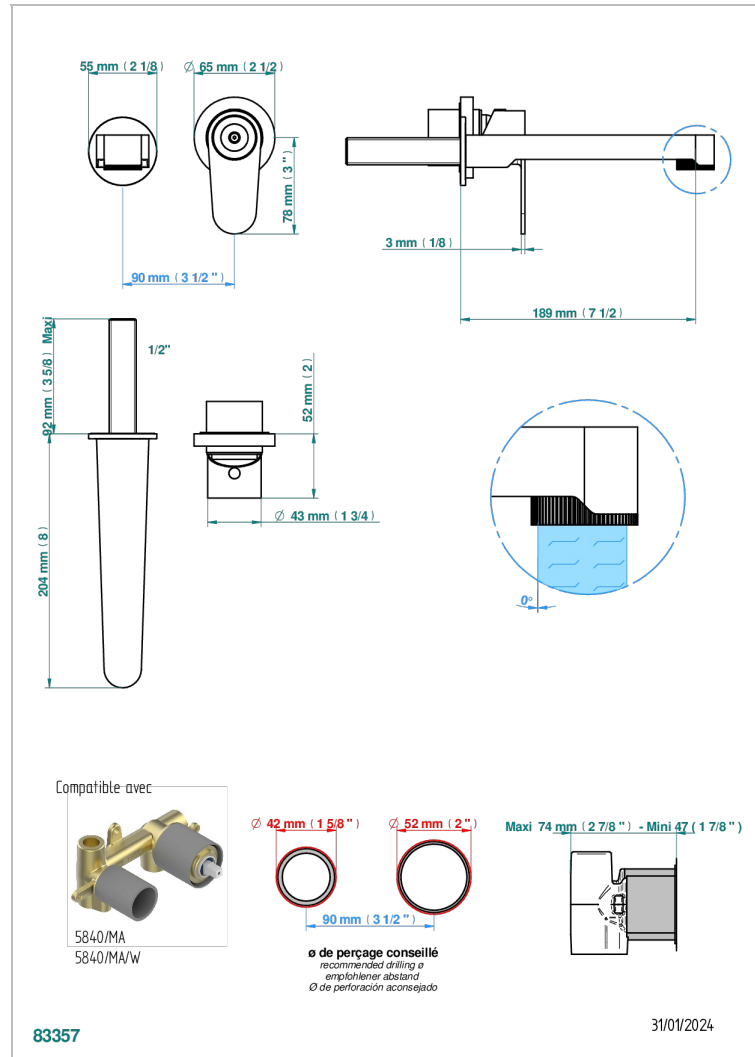

ZOOM.7

U4K-6541B

THG
PARIS

Trim only for Built-in basin mixer with spout (two x 1/2" inlets and one 1/2" outlet), without waste

CHARACTERISTIC

- Zoom.7
- Trim only for Built-in basin mixer with spout (two x 1/2" inlets and one 1/2" outlet), without waste

RELATED SKU'S

- Ref. G00-5840/MA Rough parts for concealed wall-mounted mixer with 1/2" outlet

AVAILABLE FINITIONS

Black ceram - D30
Blush PVD - H62
Brass color PVD - H49
Brown bronze color PVD - F33
Gold color PVD - H52
Graphite PVD - H64