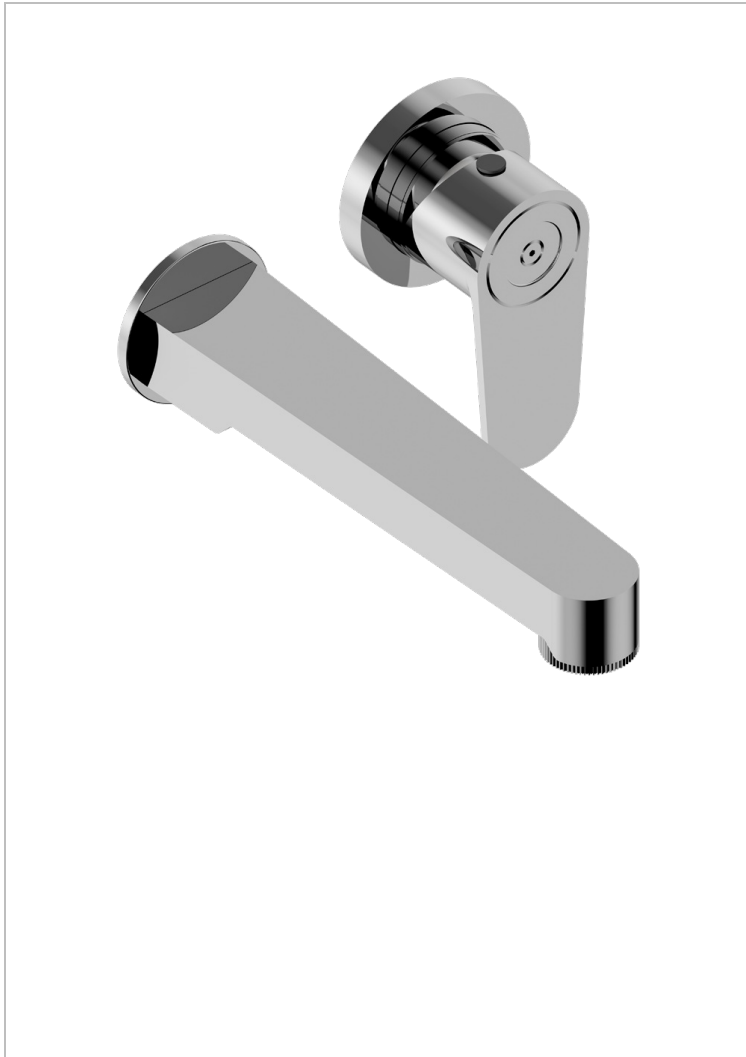

# ZOOM.5

U4J-6541B

THG  
PARIS

Trim only for Built-in basin mixer with spout (two x 1/2" inlets and one 1/2" outlet), without waste

## CHARACTERISTIC

- Zoom.5
- Trim only for Built-in basin mixer with spout (two x 1/2" inlets and one 1/2" outlet), without waste

## RELATED SKU'S

- Ref. G00-5840/MAUS Rough parts for concealed wall-mounted mixer with 1/2" outlet