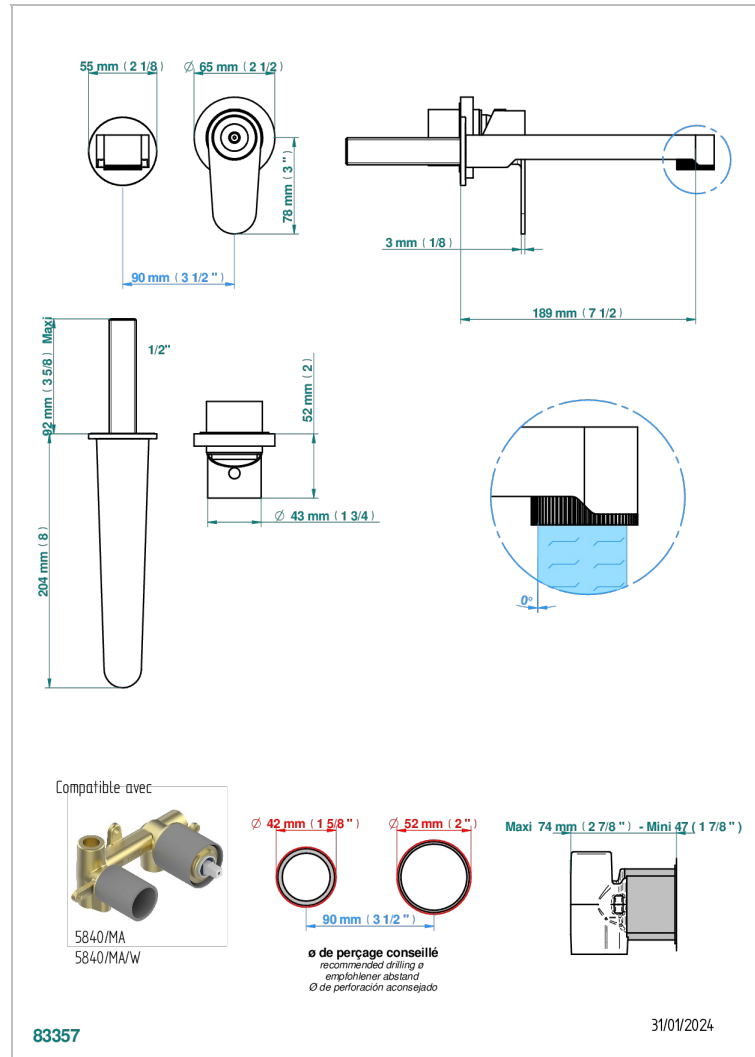

# ZOOM.5

U4J-6541B

THG  
PARIS

Trim only for Built-in basin mixer with spout (two x 1/2" inlets and one 1/2" outlet), without waste

## CHARACTERISTIC

- Zoom.5
- Trim only for Built-in basin mixer with spout (two x 1/2" inlets and one 1/2" outlet), without waste

## RELATED SKU'S

- Ref. G00-5840/MAUS Rough parts for concealed wall-mounted mixer with 1/2" outlet