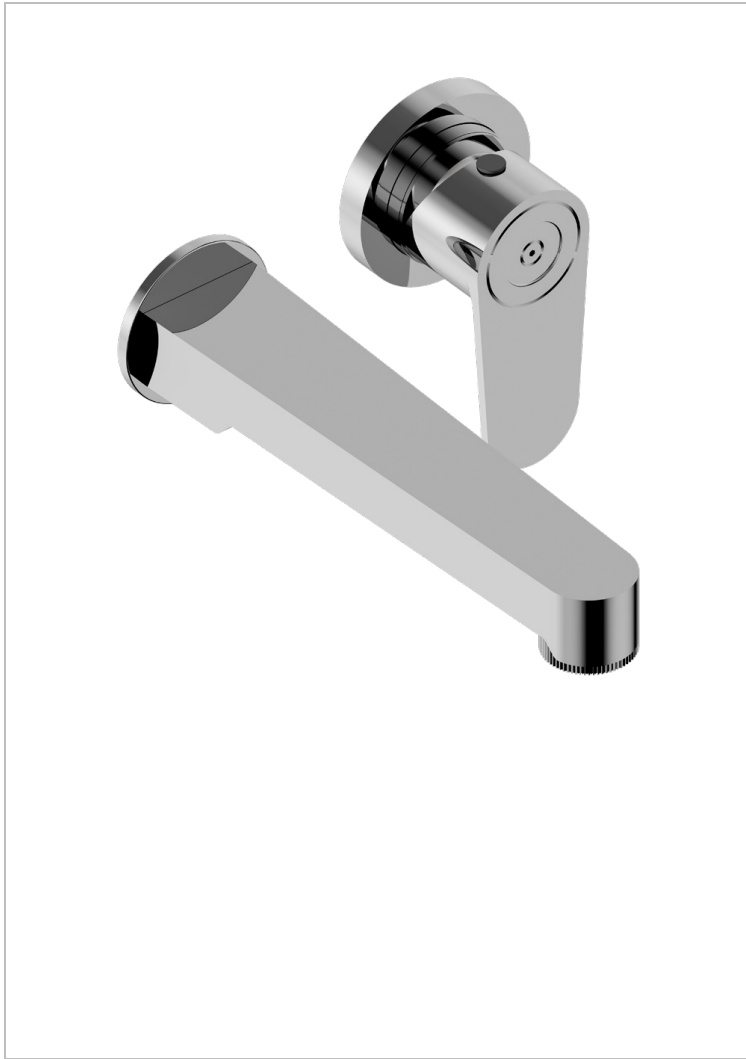

# ZOOM.5

U4J-6541B

THG  
PARIS

Trim only for Built-in basin mixer with spout (two x 1/2" inlets and one 1/2" outlet), without waste

## CHARACTERISTIC

- Zoom.5
- Trim only for Built-in basin mixer with spout (two x 1/2" inlets and one 1/2" outlet), without waste

## RELATED SKU'S

- Ref. G00-5840/MA Rough parts for concealed wall-mounted mixer with 1/2" outlet