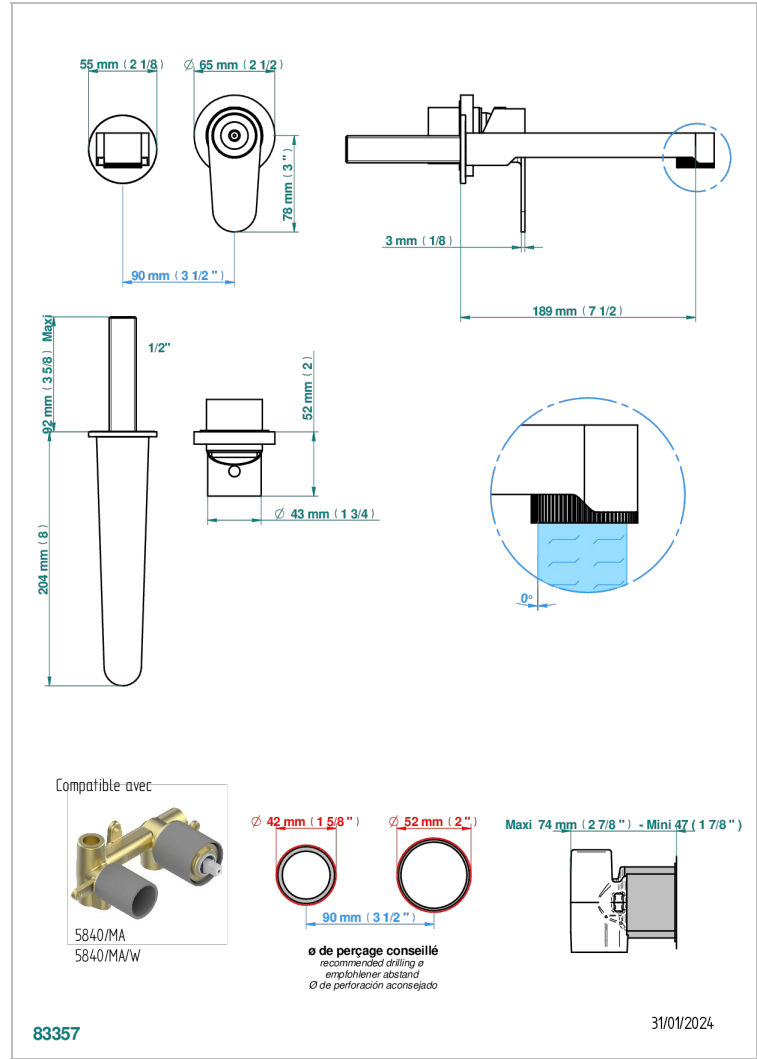

# ZOOM.5

U4J-6541B

THG  
PARIS

Trim only for Built-in basin mixer with spout (two x 1/2" inlets and one 1/2" outlet), without waste

## CHARACTERISTIC

- Zoom.5
- Trim only for Built-in basin mixer with spout (two x 1/2" inlets and one 1/2" outlet), without waste

## RELATED SKU'S

- Ref. G00-5840/MA Rough parts for concealed wall-mounted mixer with 1/2" outlet