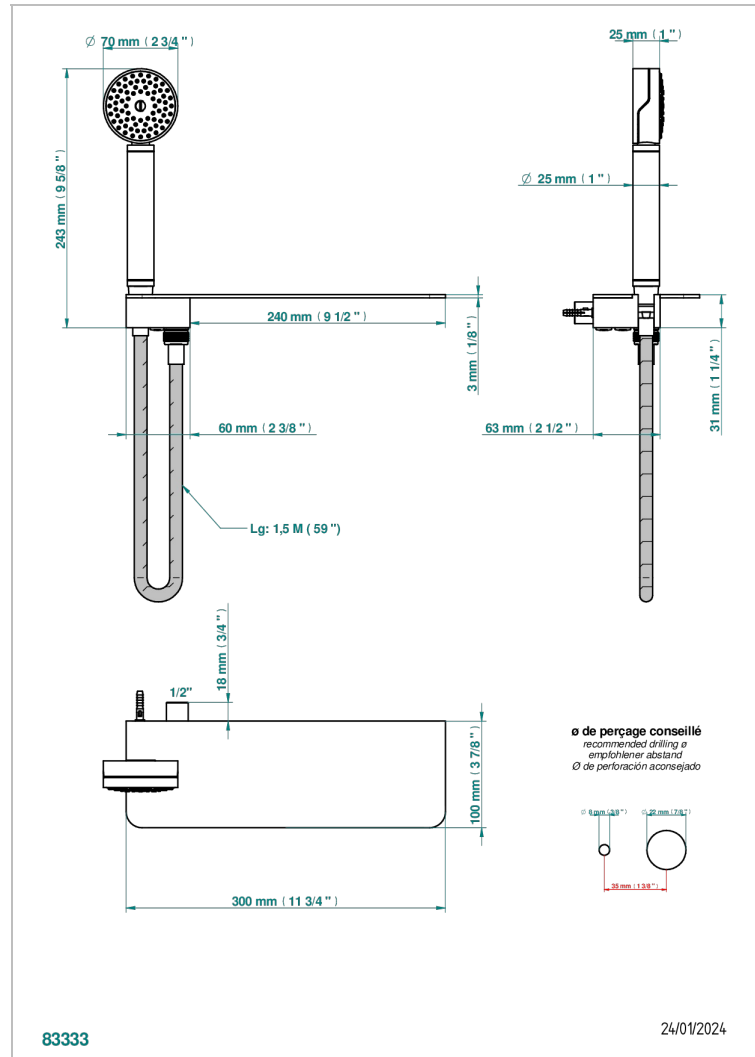

ZOOM.12

U4L-54T

THG[®]
PARIS

Shelf with hand shower holder, 1/2" outlet, hand shower and 1,50 m hose

CHARACTERISTIC

- Zoom.12
- Shelf with hand shower holder, 1/2" outlet, hand shower and 1,50 m hose

AVAILABLE FINITIONS

Black ceram - D30
Blush PVD - H62
Brass color PVD - H49
Brown bronze color PVD - F33
Gold color PVD - H52
Graphite PVD - H64

Matt Umber PVD - H67
Matt blush PVD - H60
Matt brass color PVD - H50
Matt brown bronze color PVD - F34
Matt gold - F07
Matt gold color PVD - H53

Matt graphite PVD - H65
Matt nickel (color finish) - C01
Matt nickel color PVD - H56
Nickel color PVD - H55
Polished chrome (color finish) - A02
Polished gold (color finish) - F01

Polished nickel - B01
Soft gold - F30
Soft matt gold - F31
Umber PVD - H66