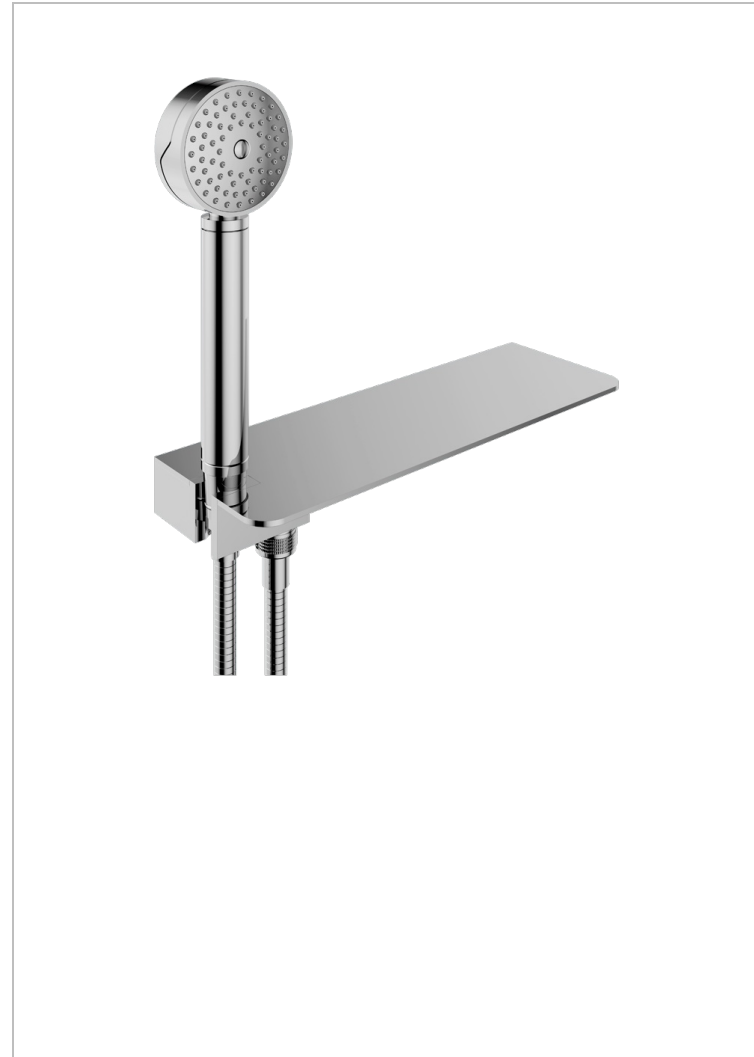

ZOOM.12

U4L-54T

THG[®]
PARIS

Shelf with hand shower holder, 1/2" outlet, hand shower and 1,50 m hose

CHARACTERISTIC

- Zoom.12
- Shelf with hand shower holder, 1/2" outlet, hand shower and 1,50 m hose

AVAILABLE FINITIONS

Black ceram - D30
Blush PVD - H62
Brass color PVD - H49
Brown bronze color PVD - F33
Gold color PVD - H52
Graphite PVD - H64

Matt Umber PVD - H67
Matt blush PVD - H60
Matt brass color PVD - H50
Matt brown bronze color PVD - F34
Matt gold - F07
Matt gold color PVD - H53

Matt graphite PVD - H65
Matt nickel (color finish) - C01
Matt nickel color PVD - H56
Nickel color PVD - H55
Polished chrome (color finish) - A02
Polished gold (color finish) - F01

Polished nickel - B01
Soft gold - F30
Soft matt gold - F31
Umber PVD - H66