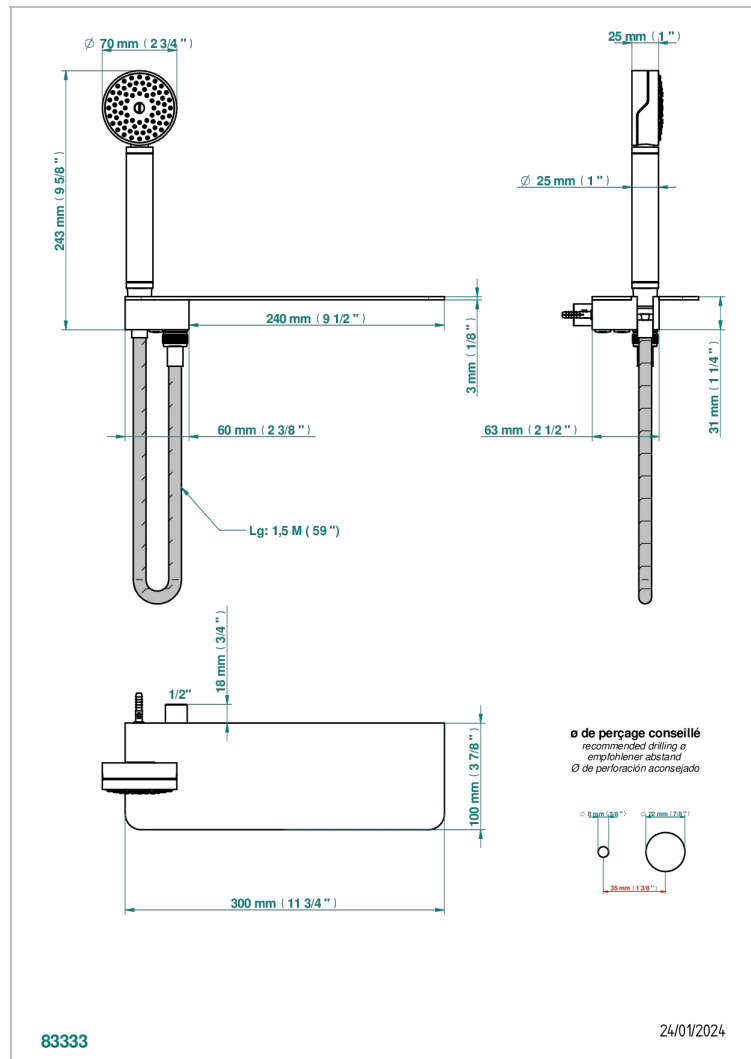

ZOOM.12

U4L-54T

THG[®]
PARIS

Shelf with hand shower holder, 1/2" outlet, hand shower and 1,50 m hose

CHARACTERISTIC

- Zoom.12
- Shelf with hand shower holder, 1/2" outlet, hand shower and 1,50 m hose

AVAILABLE FINITIONS