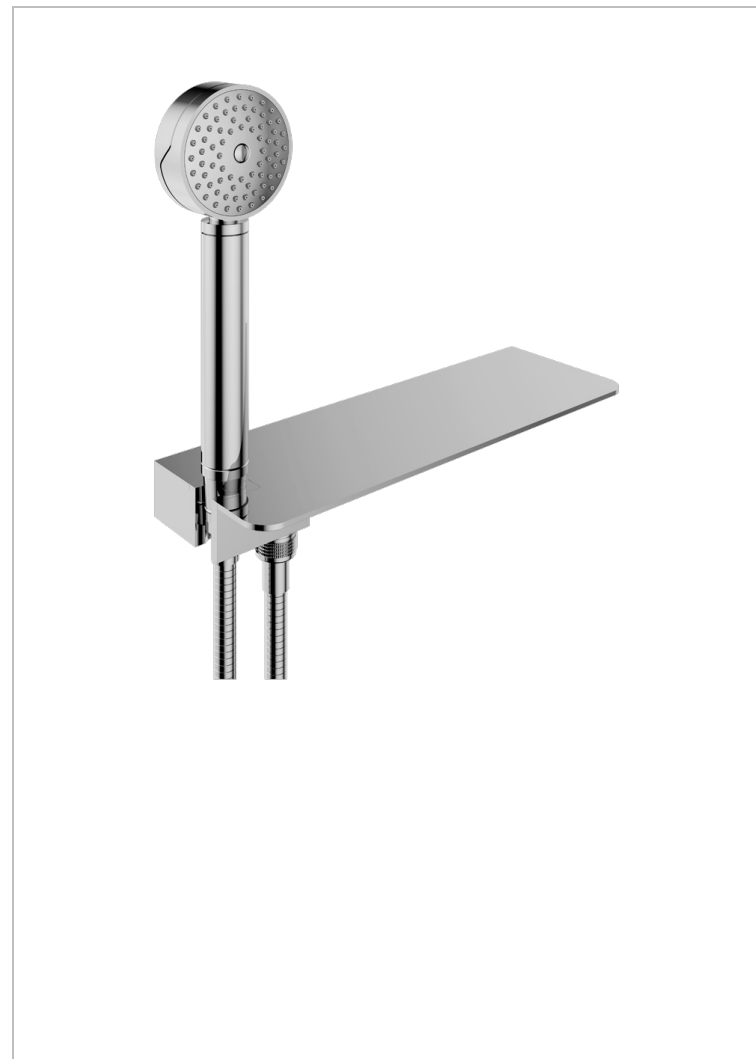

ZOOM.12

U4L-54T

THG[®]
PARIS

Shelf with hand shower holder, 1/2" outlet, hand shower and 1,50 m hose

CHARACTERISTIC

- Zoom.12
- Shelf with hand shower holder, 1/2" outlet, hand shower and 1,50 m hose

AVAILABLE FINITIONS

Black ceram - D30
Blush PVD - H62
Brass color PVD - H49
Brown bronze color PVD - F33
Gold color PVD - H52
Graphite PVD - H64

Matt Umber PVD - H67
Matt blush PVD - H60
Matt brass color PVD - H50
Matt brown bronze color PVD - F34
Matt gold - F07
Matt gold color PVD - H53

Matt graphite PVD - H65
Matt nickel (color finish) - C01
Matt nickel color PVD - H56
Nickel color PVD - H55
Polished chrome (color finish) - A02
Polished gold (color finish) - F01

Polished nickel - B01
Soft gold - F30
Soft matt gold - F31
Umber PVD - H66