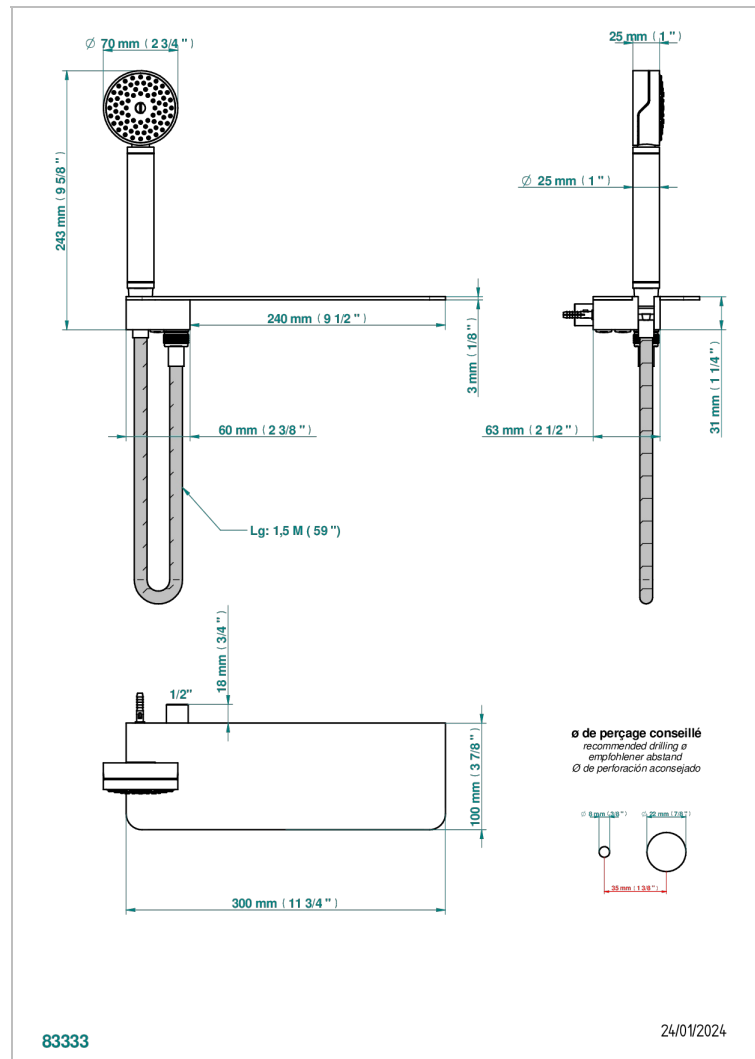

# ZOOM.7

U4K-54T

THG<sup>®</sup>  
PARIS

Shelf with hand shower holder, 1/2" outlet, hand shower and 1,50 m hose

## CHARACTERISTIC

- Zoom.7
- Shelf with hand shower holder, 1/2" outlet, hand shower and 1,50 m hose