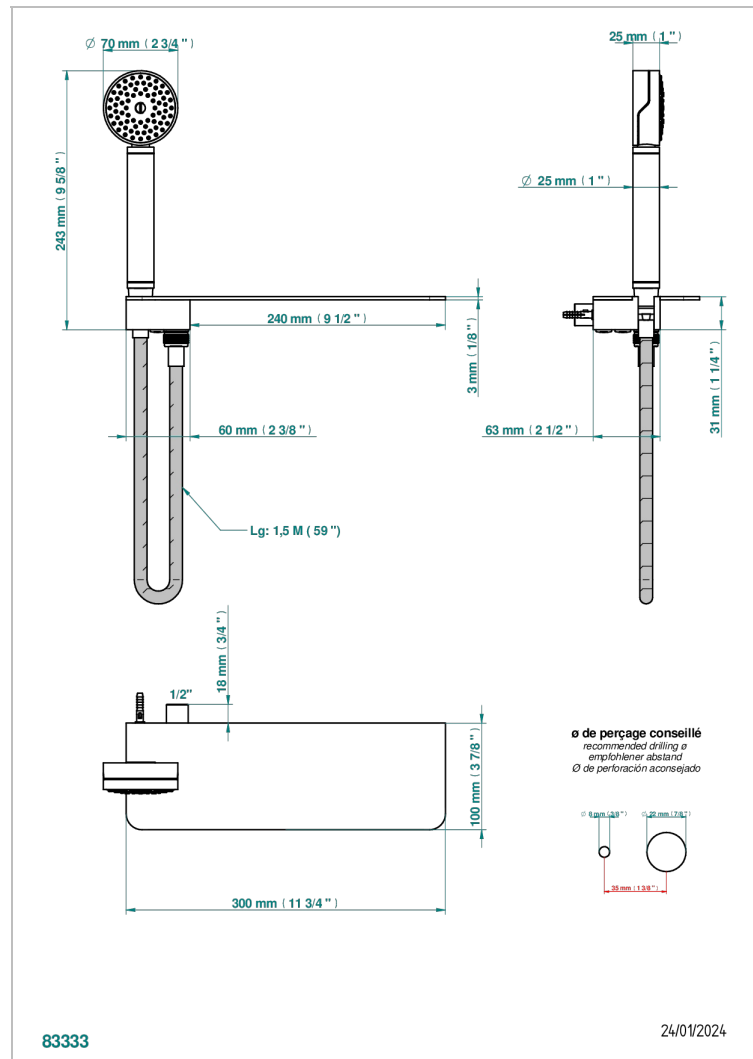

# ZOOM.7

U4K-54T

THG<sup>®</sup>  
PARIS

Shelf with hand shower holder, 1/2" outlet, hand shower and 1,50 m hose

## CHARACTERISTIC

- Zoom.7
- Shelf with hand shower holder, 1/2" outlet, hand shower and 1,50 m hose