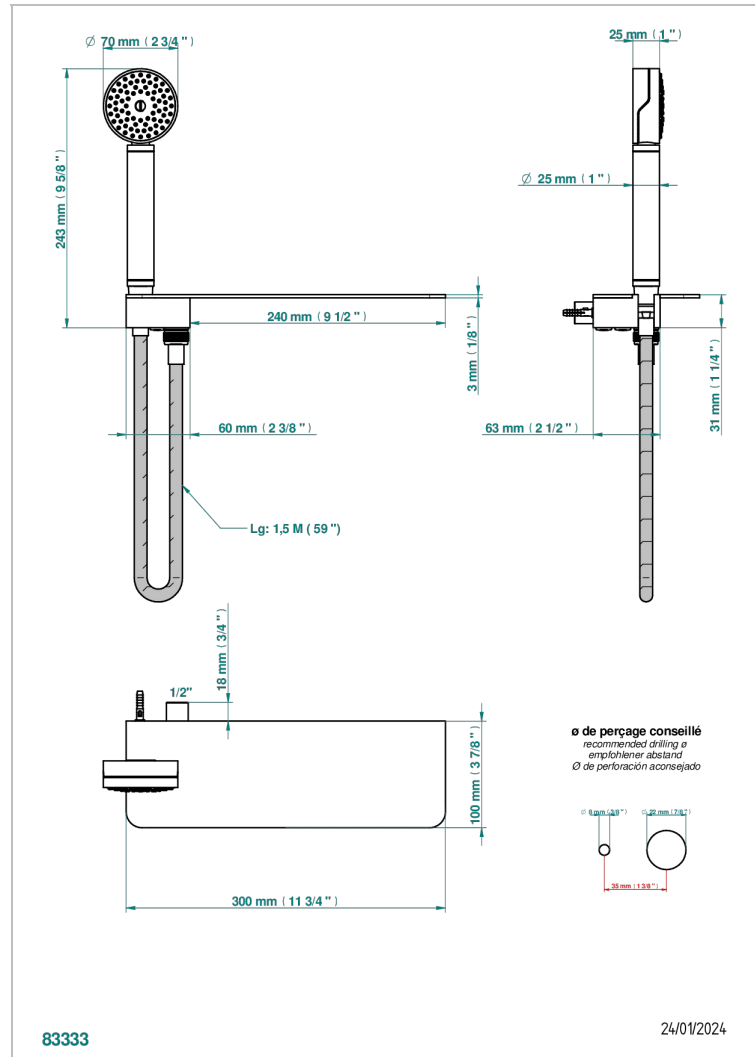

ZOOM.5

U4J-54T

THG[®]
PARIS

Shelf with hand shower holder, 1/2" outlet, hand shower and 1,50 m hose

CHARACTERISTIC

- Zoom.5
- Shelf with hand shower holder, 1/2" outlet, hand shower and 1,50 m hose

AVAILABLE FINITIONS

Black ceram - D30
Blush PVD - H62
Brass color PVD - H49
Brown bronze color PVD - F33
Gold color PVD - H52
Graphite PVD - H64

Matt Umber PVD - H67
Matt blush PVD - H60
Matt brass color PVD - H50
Matt brown bronze color PVD - F34
Matt gold - F07
Matt gold color PVD - H53

Matt graphite PVD - H65
Matt nickel (color finish) - C01
Matt nickel color PVD - H56
Nickel color PVD - H55
Polished chrome (color finish) - A02
Polished gold (color finish) - F01

Polished nickel - B01
Soft gold - F30
Soft matt gold - F31
Umber PVD - H66