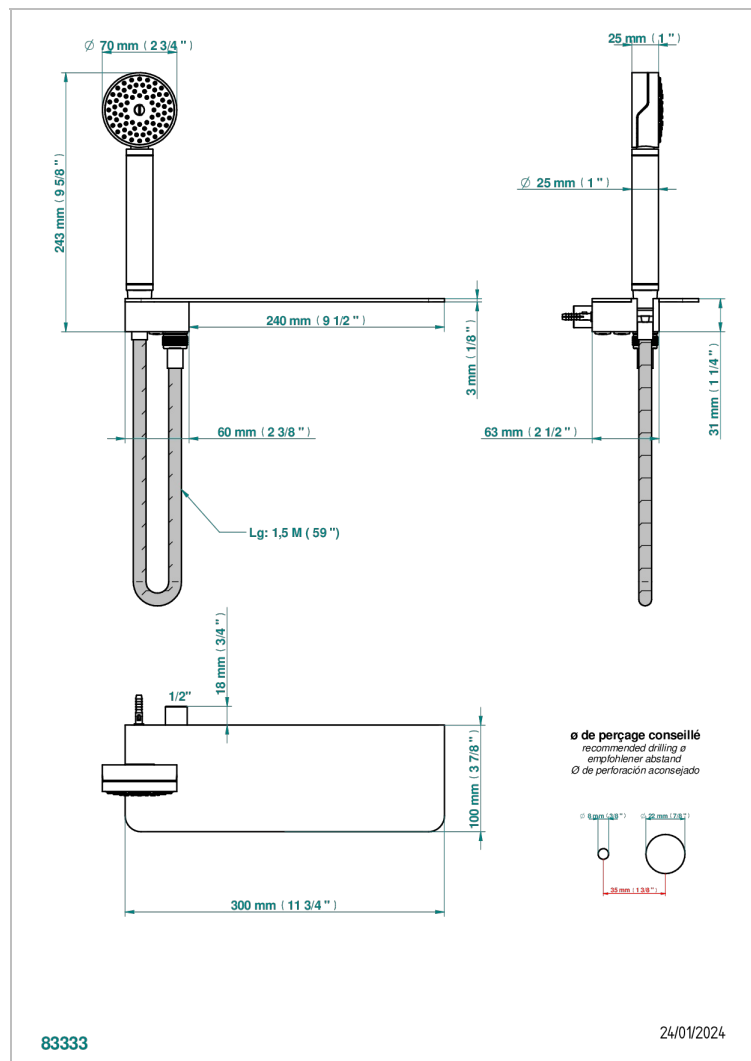

ZOOM.5

U4J-54T

THG[®]
PARIS

Shelf with hand shower holder, 1/2" outlet, hand shower and 1,50 m hose

ХАРАКТЕРИСТИКИ

- ZOOM.5
- Shelf with hand shower holder, 1/2" outlet, hand shower and 1,50 m hose

ДОСТУПНЫЕ ВАРИАНТЫ ПОКРЫТИЙ