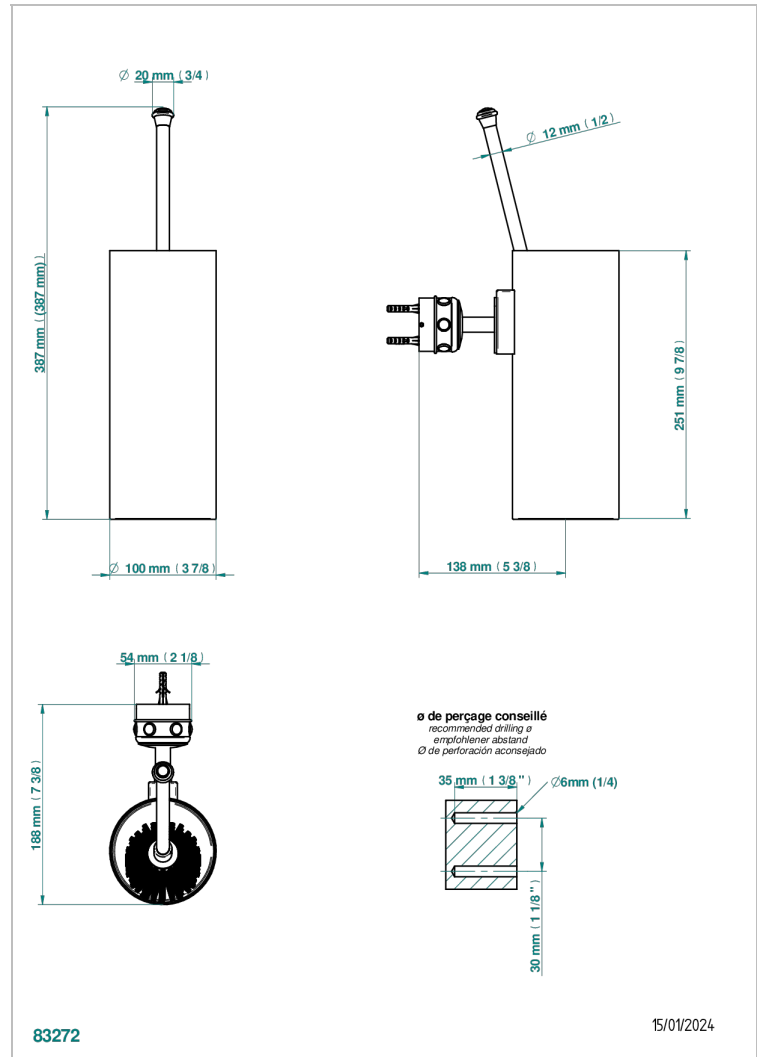

SULLY LAPIS LAZULI

A1W-4720

Wall mounted toilet brush holder

THG[®]
PARIS

CHARACTERISTIC

- Sully Lapis Lazuli
- Wall mounted toilet brush holder

AVAILABLE FINITIONS

Black ceram - D30
Blush PVD - H62
Brass color PVD - H49
Brown bronze color PVD - F33
Chrome polished - A02
Chrome polished / gold polished - G02