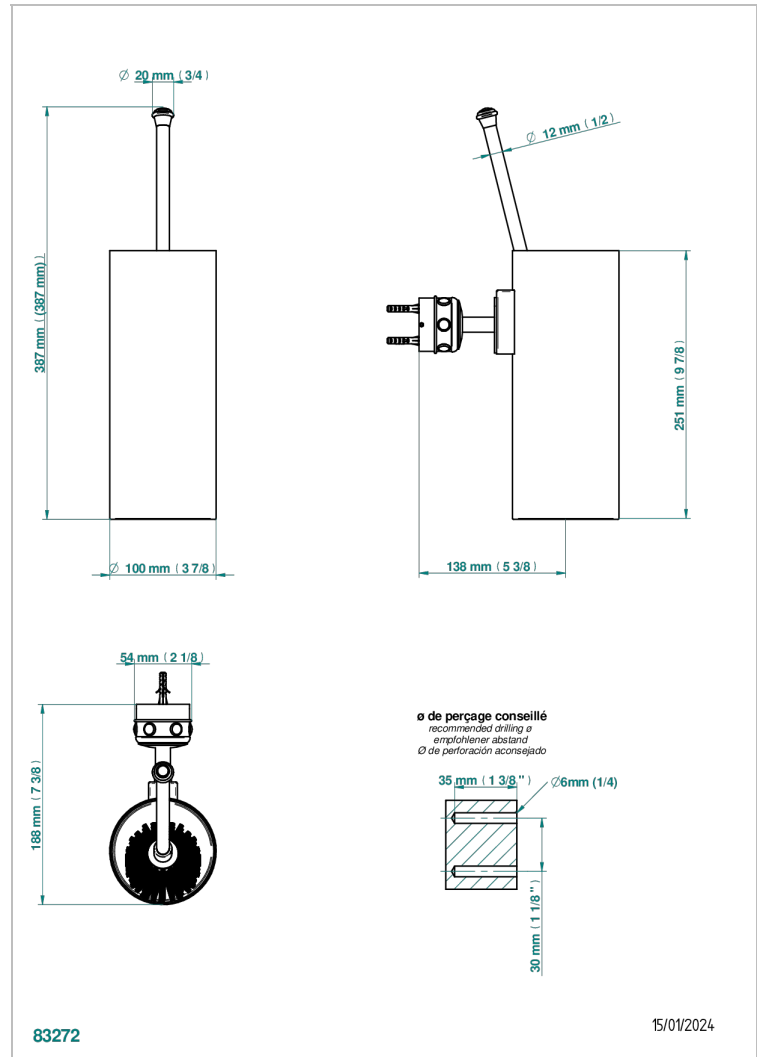

# SULLY LAPIS LAZULI

A1W-4720

Wall mounted WC brush and holder, all metal

83272

15/01/2024

## CHARACTERISTIC

- Sully Lapis Lazuli
- Wall mounted WC brush and holder, all metal