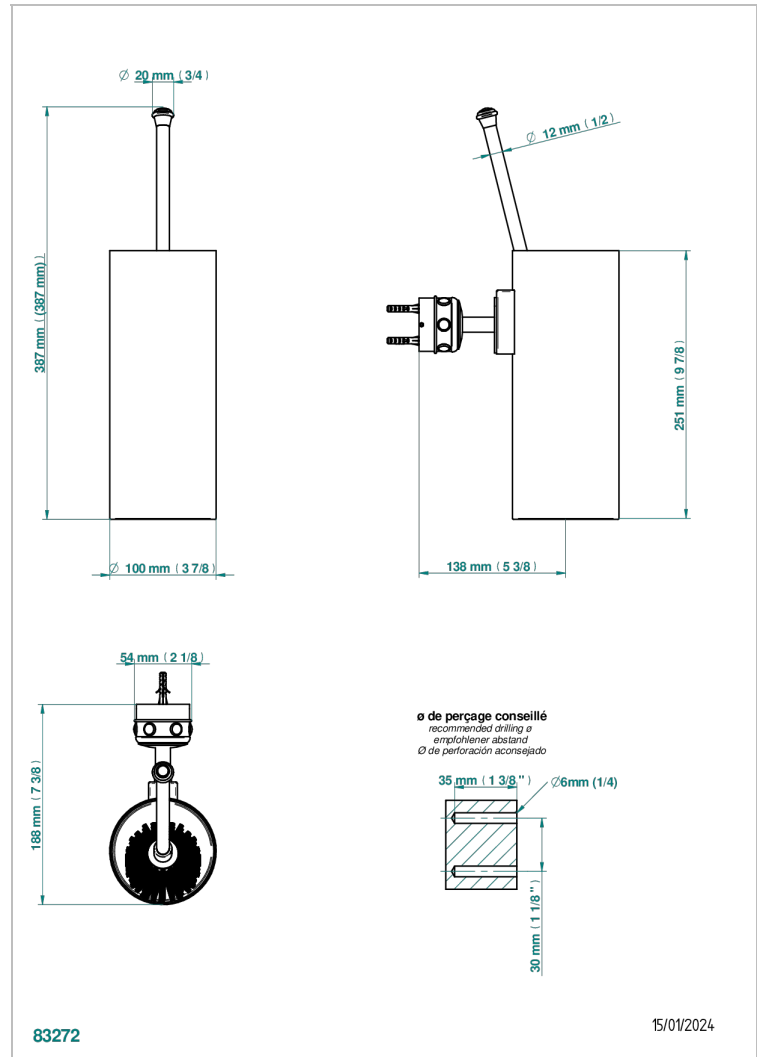

CHEVERNY LAPIS LAZULI

A1T-4720

Wall mounted toilet brush holder

THG[®]
PARIS

CHARACTERISTIC

- Cheverny Lapis Lazuli
- Wall mounted toilet brush holder

AVAILABLE FINITIONS

Black ceram - D30
Blush PVD - H62
Brass color PVD - H49
Brown bronze color PVD - F33
Chrome polished - A02
Chrome polished / gold polished - G02