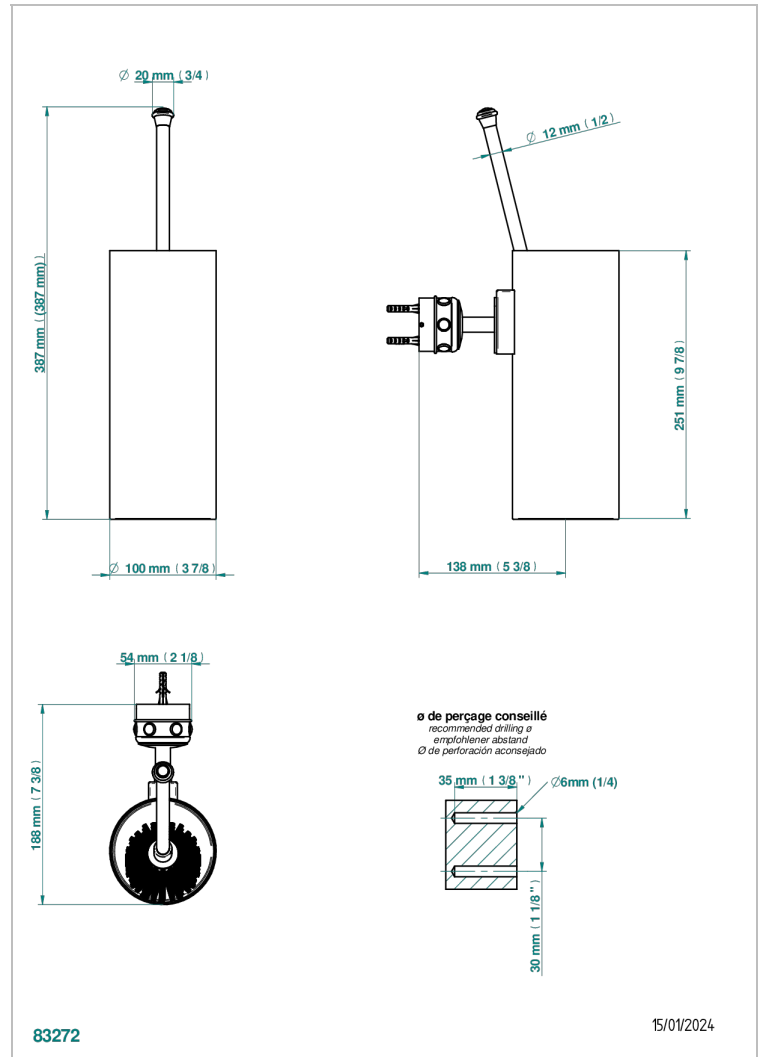

AMBOISE LAPIS LAZULI

A1K-4720

Wall mounted toilet brush holder

THG[®]
PARIS

83272

15/01/2024

CHARACTERISTIC

- Amboise Lapis Lazuli
- Wall mounted toilet brush holder

Umber PVD - H66