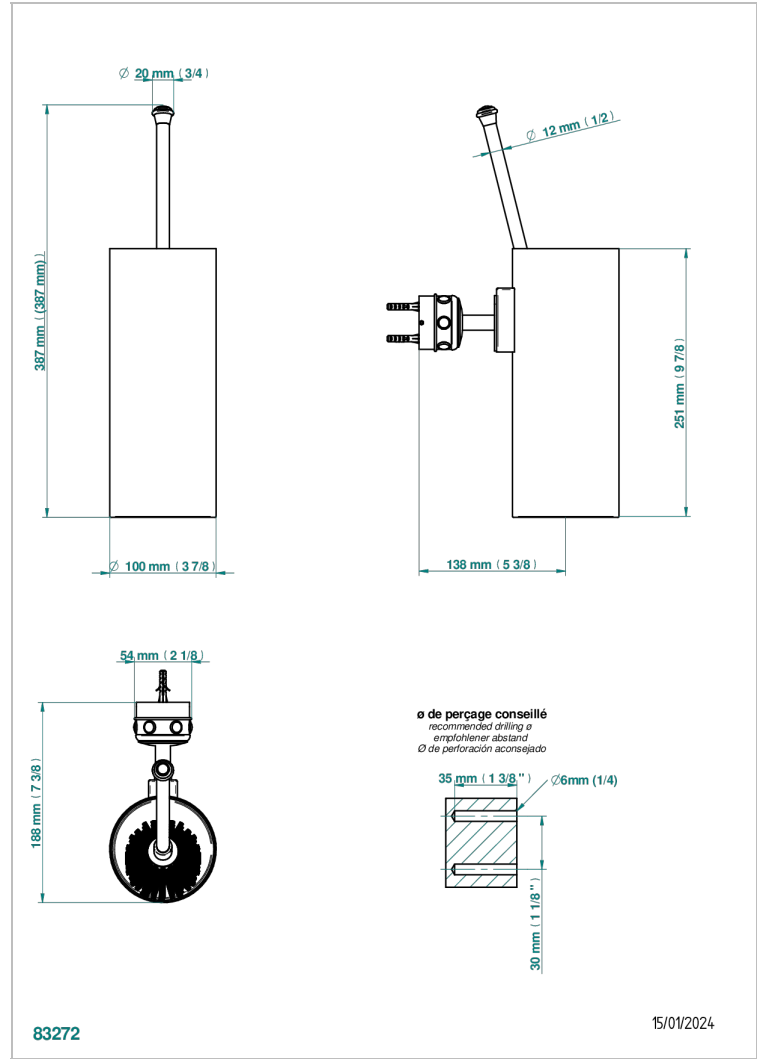

AMBOISE LAPIS LAZULI

A1K-4720

Wall mounted WC brush and holder, all metal

CHARACTERISTIC

- Amboise Lapis Lazuli
- Wall mounted WC brush and holder, all metal

AVAILABLE FINITIONS

Antique nickel - H28
Black ceram - D30
Blush PVD - H62
Brass color PVD - H49
Brown bronze color PVD - F33
Gold color PVD - H52