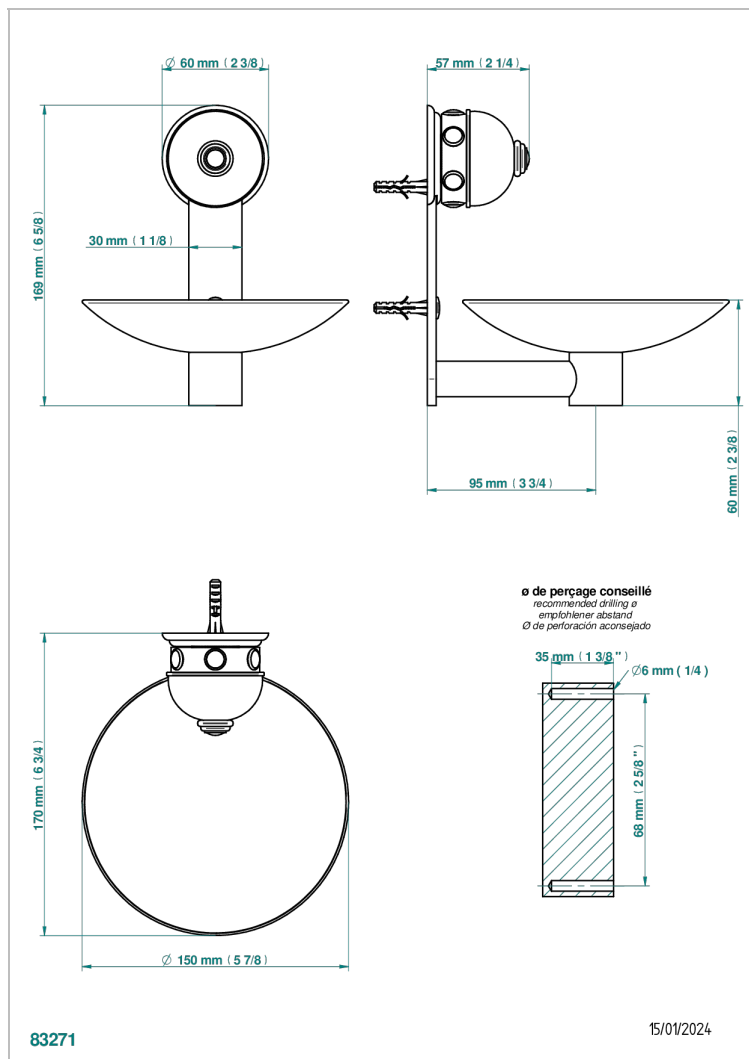

SULLY LAPIS LAZULI

A1W-546GM

Soap dish, wall mounted, 6" diameter

THG[®]
PARIS

CHARACTERISTIC

- Sully Lapis Lazuli
- Soap dish, wall mounted, 6" diameter

AVAILABLE FINITIONS

Black ceram - D30
Blush PVD - H62
Brass color PVD - H49
Brown bronze color PVD - F33
Chrome polished - A02
Chrome polished / gold polished - G02

Matt nickel color PVD - H56
Nickel antique / Sovereign - H28
Nickel color PVD - H55
Nickel polished - B01
Soft gold - F30
Soft matt gold - F31

Umber PVD - H66