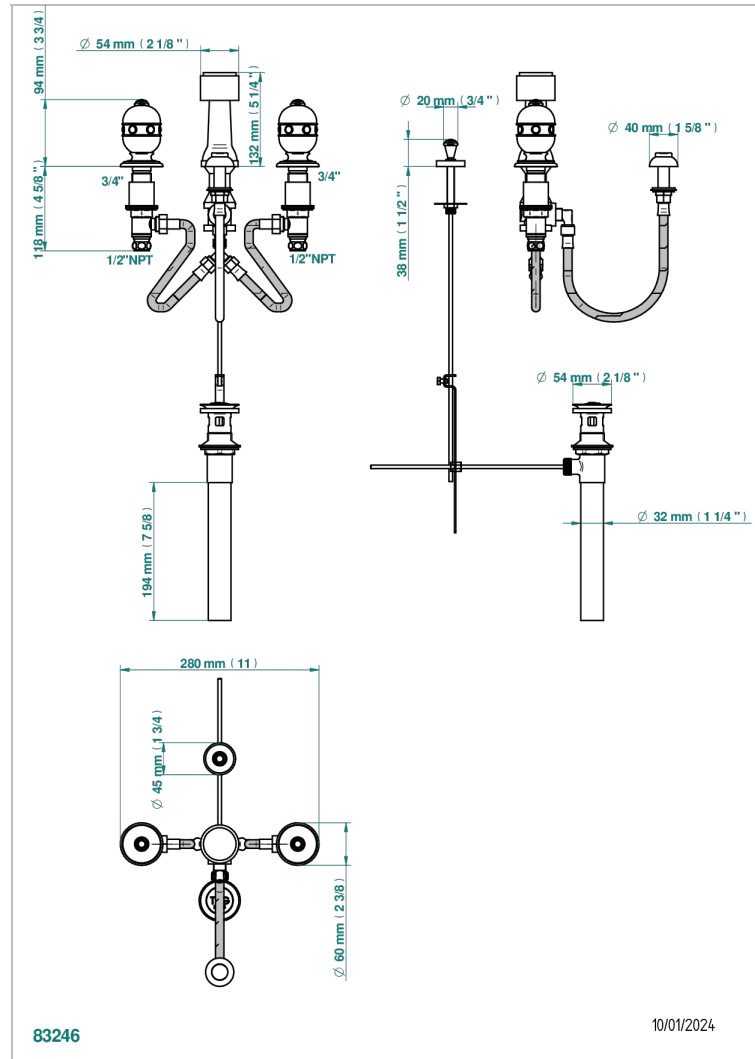

# SULLY LAPIS LAZULI

A1W-207KA

Deck mounted 3-hole bidet with vertical spray, vacuum breaker and drain

THG<sup>®</sup>  
PARIS