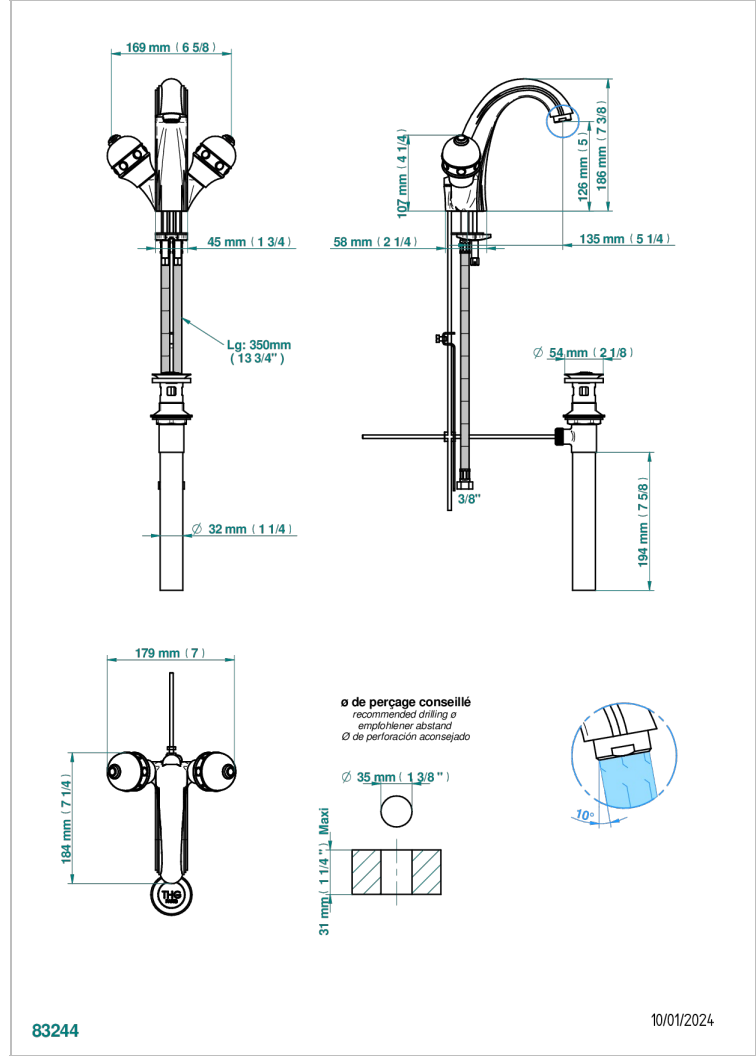

SULLY LAPIS LAZULI

A1W-2155/US

Single hole lavatory set with drain

THG[®]
PARIS

CHARACTERISTIC

- Sully Lapis Lazuli
- Single hole lavatory set with drain

AVAILABLE FINITIONS

Black ceram - D30
Blush PVD - H62
Brass color PVD - H49
Brown bronze color PVD - F33
Chrome polished - AO2
Chrome polished / gold polished - G02

Matt nickel color PVD - H56
Nickel antique / Sovereign - H28
Nickel color PVD - H55
Nickel polished - B01
Soft gold - F30
Soft matt gold - F31

Umber PVD - H66